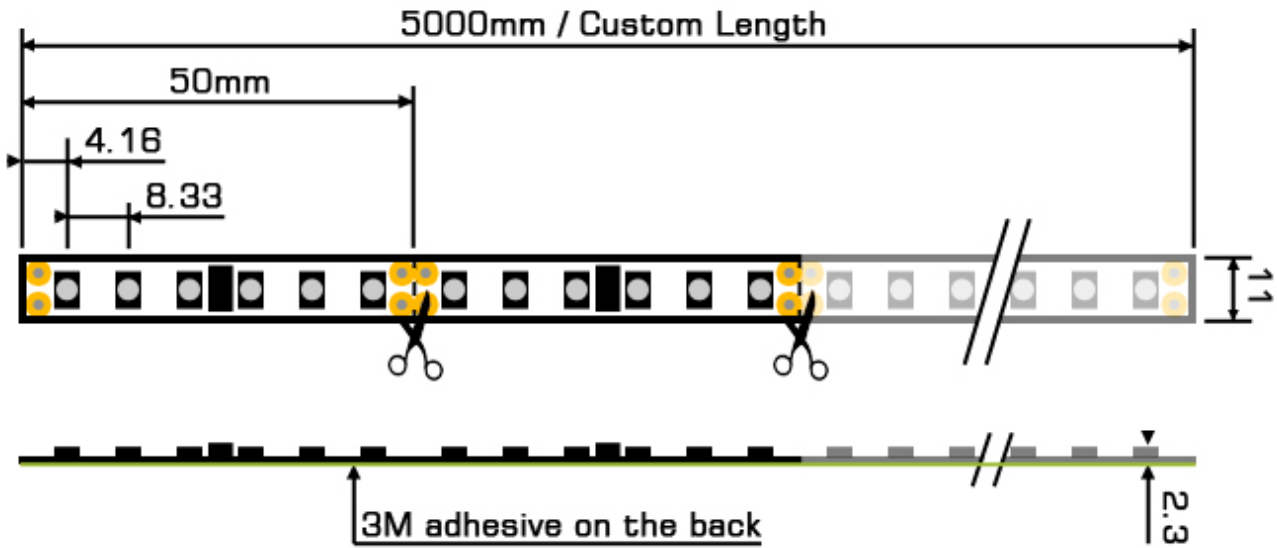

Continues operating length

Item	Value
Type	Maximum continues operating length (m)
9CL	17
9CM	13
9CH	9
9CU	6
9CY	13

*Please Note: The maximum continues operating length is measured with a single 24V power supply and it only injects power to one end of the product. At any point of maximum continues operating length, the light intensity remains the same.

Due to continuous improvements and innovations of all ENTTEC products, specifications and features are subject to change without notice.

Ordering Information

The ENTTEC LED strips and compatible products can be ordered from our website or through your ENTTEC dealer.

Item	Value
73520	ALEPH 1 CV DRIVER (24V)
79324	24V 60W Constant Voltage LED PSU
71003	DIN-LED4PX
9CL1	Cool White (6000K CRI>80) Standard Output Strip
9CL2	Neutral White (4000K CRI>80) Standard Output Strip
9CL3	Warm White (3000K CRI>80) Standard Output Strip
9CM1	Cool White (6000K CRI>80) Medium Output Strip
9CM2	Neutral White (4000K CRI>80) Medium Output Strip
9CM3	Warm White (3000K CRI>80) Medium Output Strip
9CH1	Cool White (6000K CRI>80) High Output Strip
9CH2	Neutral White (4000K CRI>80) High Output Strip
9CH3	Warm White (3000K CRI>80) High Output Strip
9CY	Colour Temperature Adjustable Strip(3000k-6000K CRI>80)
9CU1	Cool White (6000K CRI>80) Ultra High Output Strip
9CU2	Neutral White (4000K CRI>80) Ultra High Output Strip
9CU3	Warm White (3000K CRI>80) Ultra High Output Strip