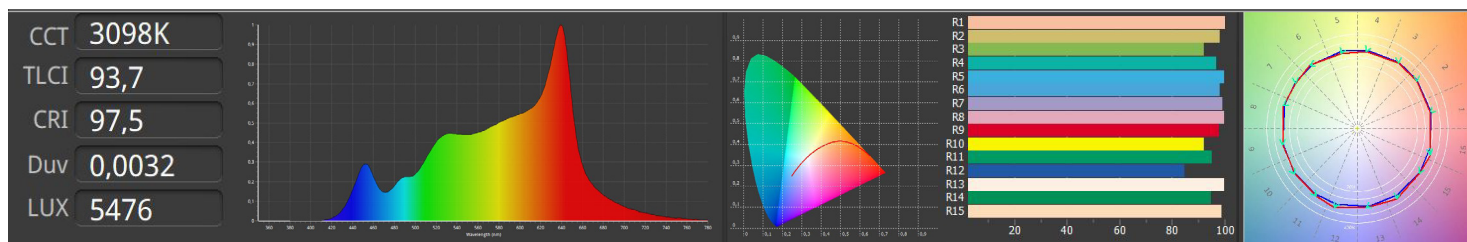

Diameter Ø (m)	0.28	0.56	0.84	1.12	1.41	1.69	1.97	2.25	2.53	2.81

3.200 K @ 5 mt. of distance from the wall

5.600 K @ 5 mt. of distance from the wall