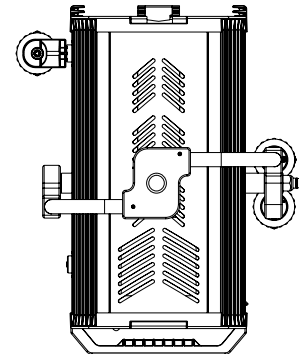

Drawing Size - Pole operated Yoke Version

Models

Product	Code
Otello 8 T/D + Manual Yoke, Manual Zoom	F150C090P (T version) F150D090P (D version)
Otello 8 T/D + Manual Yoke, Motorized Zoom	F150C000P (T version) F150D000P (D version)
Otello 8 T/D + Pole Operated	F150C010P (T version) F150D010P (D version)