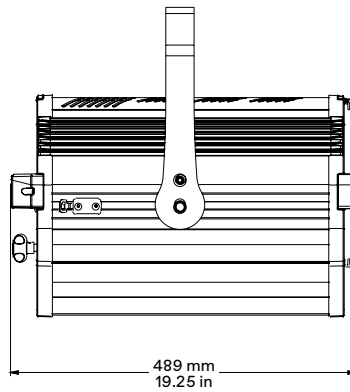

Drawing Size - Manual Yoke Version