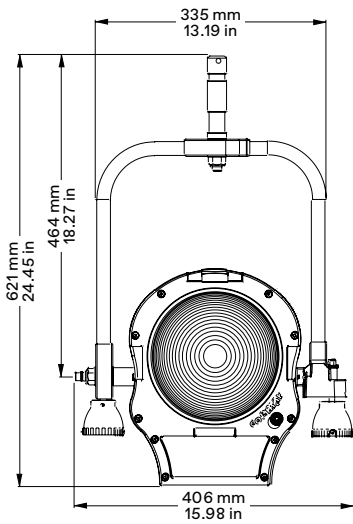

Drawing Size - Pole operated Yoke Version

Models

Product	Code
Otello 8 T/D + Manual Yoke, Manual Zoom	F150C090P (T version) F150D090P (D version)
Otello 8 T/D + Manual Yoke, Motorized Zoom	F150C000P (T version) F150D000P (D version)
Otello 8 T/D + Pole Operated	F150C010P (T version) F150D010P (D version)