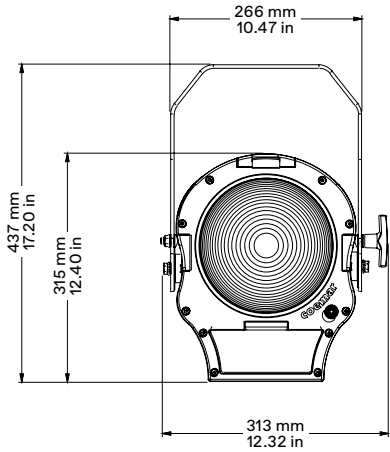

Drawing Size - Manual Yoke Version