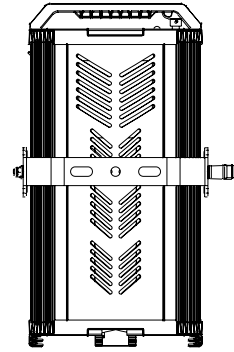

Drawing Size - Manual Yoke Version