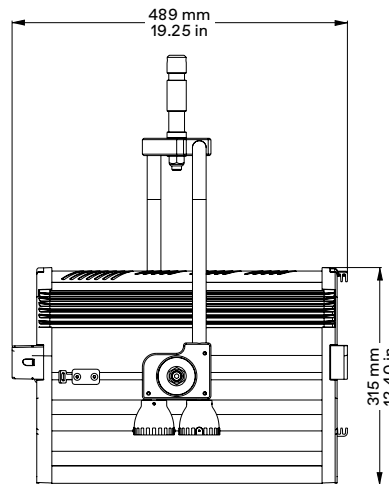

Drawing Size - Pole operated Yoke Version

Models

Product	Code
Otello 8 T/D + Manual Yoke, Manual Zoom	F150C090P (T version) F150D090P (D version)
Otello 8 T/D + Manual Yoke, Motorized Zoom	F150C000P (T version) F150D000P (D version)
Otello 8 T/D + Pole Operated	F150C010P (T version) F150D010P (D version)