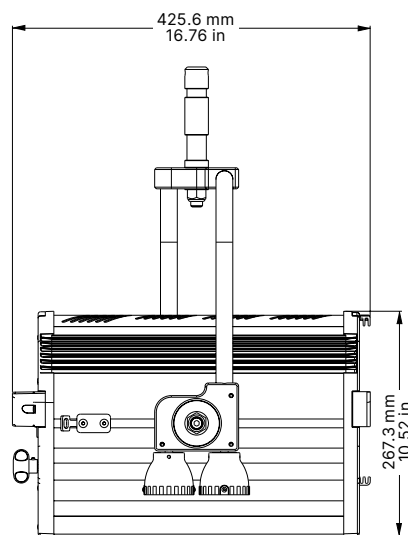

---

**1 Channel**

01 → Master Dimmer - Color  
Temperature Settable by Display

Drawing Size - Manual Yoke Version

Drawing Size - Pole operated Yoke Version

Models

Product	Code
Otello 6 HD T/D + Manual Yoke, Manual Zoom	F144G090M
Otello 6 HD T/D + Manual Yoke, Motorized Zoom	F144G000M
Otello 6 HD T/D + Pole Operated	F144G010M