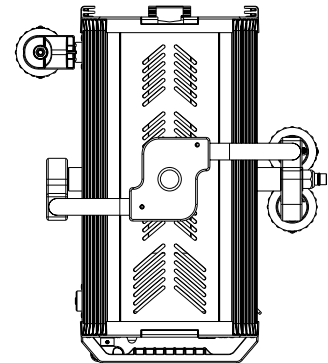

---

**1 Channel**

01 → Master Dimmer - Color  
Temperature Settable by Display

Drawing Size - Manual Yoke Version

Drawing Size - Pole operated Yoke Version

Models

Product	Code
Otello 6 HD T/D + Manual Yoke, Manual Zoom	F144G090M
Otello 6 HD T/D + Manual Yoke, Motorized Zoom	F144G000M
Otello 6 HD T/D + Pole Operated	F144G010M