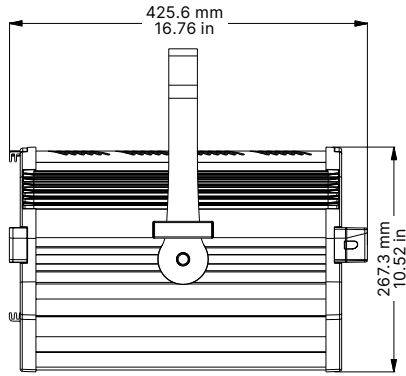

Drawing Size - Manual Yoke Version