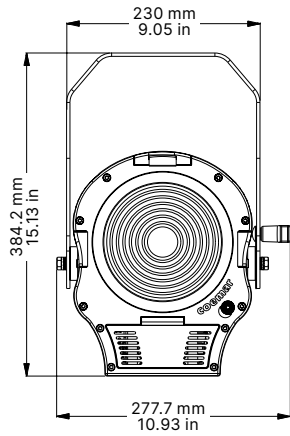

Drawing Size - Manual Yoke Version