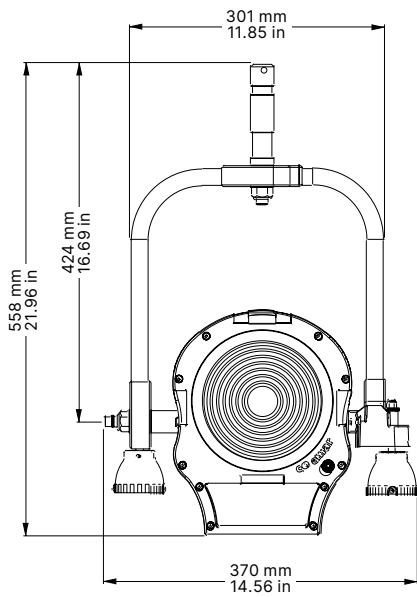

---

**1 Channel**

01 → Master Dimmer - Color  
Temperature Settable by Display

Drawing Size - Manual Yoke Version

Drawing Size - Pole operated Yoke Version

Models

Product	Code
Otello 6 HD T/D + Manual Yoke, Manual Zoom	F144G090M
Otello 6 HD T/D + Manual Yoke, Motorized Zoom	F144G000M
Otello 6 HD T/D + Pole Operated	F144G010M