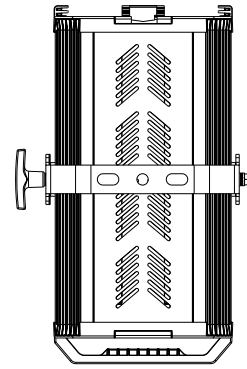

Drawing Size - Manual Yoke Version