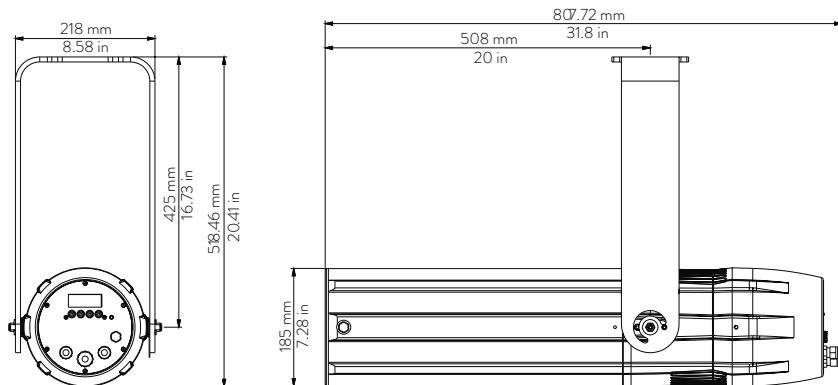

Length	Width	Height	Weight
500 mm 19.68 in	252.6 mm 9.94 in	185 mm 7.28 in	12.1 Kg 26.6lbs

With
bracket:
518.46 mm
20.41 in

LEDko EXT 30°-60° Zoom

Length	Width	Height	Weight
580 mm 22.83 in	252.6 mm 9.94 in	185 mm 7.28 in	12.6 Kg 27.7 lbs

With
bracket:
518.46 mm
20.41 in

LEDko EXT 14°-35° Zoom

Length	Width	Height	Weight
687.8 mm 27.07 in	252.6 mm 9.94 in	185 mm 7.28 in	14 Kg 30.8 lbs

With
bracket:
518.46 mm
20.41 in

LEDko EXT 10°-25° Zoom

Length	Width	Height	Weight
807.2 mm 31.8 in	252.6 mm 9.94 in	185 mm 7.28 in	15 Kg 33.1 lbs