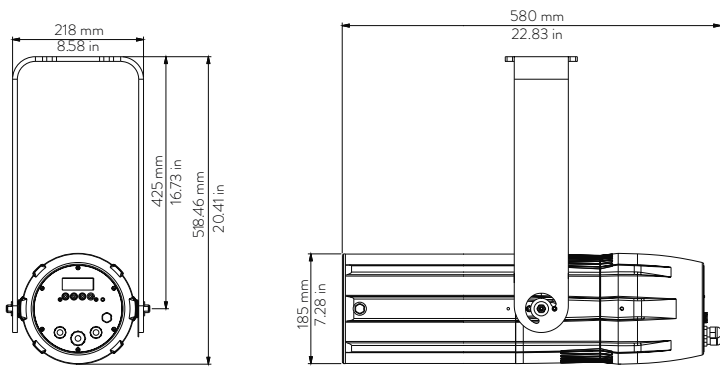

Length	Width	Height	Weight
500 mm 19.68 in	252.6 mm 9.94 in	185 mm 7.28 in	12.1 Kg 26.6lbs

With
bracket:
518.46 mm
20.41 in

LEDko EXT 30°-60° Zoom

Length	Width	Height	Weight
580 mm 22.83 in	252.6 mm 9.94 in	185 mm 7.28 in	12.6 Kg 27.7 lbs

With
bracket:
518.46 mm
20.41 in

LEDko EXT 14°-35° Zoom

Length	Width	Height	Weight
687.8 mm 27.07 in	252.6 mm 9.94 in	185 mm 7.28 in	14 Kg 30.8 lbs

With
bracket:
518.46 mm
20.41 in

LEDko EXT 10°-25° Zoom

Length	Width	Height	Weight
807.2 mm 31.8 in	252.6 mm 9.94 in	185 mm 7.28 in	15 Kg 33.1 lbs