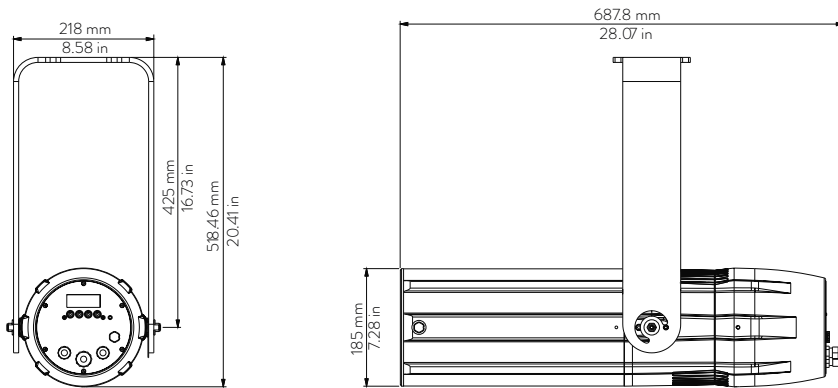

Length	Width	Height	Weight
500 mm 19.68 in	252.6 mm 9.94 in	185 mm 7.28 in	12.1 Kg 26.6lbs

With
bracket:
518.46 mm
20.41 in

LEDko EXT 30°-60° Zoom

Length	Width	Height	Weight
580 mm 22.83 in	252.6 mm 9.94 in	185 mm 7.28 in	12.6 Kg 27.7 lbs

With
bracket:
518.46 mm
20.41 in

LEDko EXT 14°-35° Zoom

Length	Width	Height	Weight
687.8 mm 27.07 in	252.6 mm 9.94 in	185 mm 7.28 in	14 Kg 30.8 lbs

With
bracket:
518.46 mm
20.41 in

LEDko EXT 10°-25° Zoom

Length	Width	Height	Weight
807.2 mm 31.8 in	252.6 mm 9.94 in	185 mm 7.28 in	15 Kg 33.1 lbs