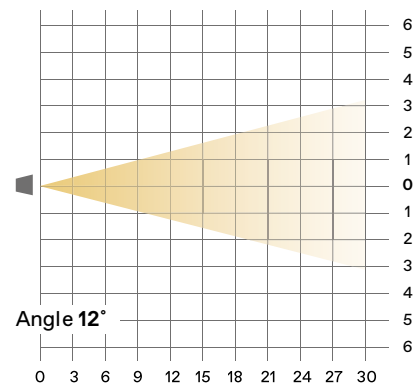

Length	Width	Height	Weight
500 mm 19.68 in	252.6 mm 9.94 in	185 mm 7.28 in	12.1 Kg 26.6lbs

With
bracket:
518.46 mm
20.41 in

LEDko EXT 30°-60° Zoom

Length	Width	Height	Weight
580 mm 22.83 in	252.6 mm 9.94 in	185 mm 7.28 in	12.6 Kg 27.7 lbs

With
bracket:
518.46 mm
20.41 in

LEDko EXT 14°-35° Zoom

Length	Width	Height	Weight
687.8 mm 27.07 in	252.6 mm 9.94 in	185 mm 7.28 in	14 Kg 30.8 lbs

With
bracket:
518.46 mm
20.41 in

LEDko EXT 10°-25° Zoom

Length	Width	Height	Weight
807.2 mm 31.8 in	252.6 mm 9.94 in	185 mm 7.28 in	15 Kg 33.1 lbs

Optic: Medium Zoom

Distance(m)	3	6	9	12	15	18	21	24	27	30	
lux	3.200K	21.400	5.350	2.378	1.338	856	594	437	334	264	214
Diameter Ø (m)	0,90	1,79	2,69	3,59	4,48	5,38	6,28	7,17	8,07	8,97	
lux	3.200K	CRI 90	TLCI 90								