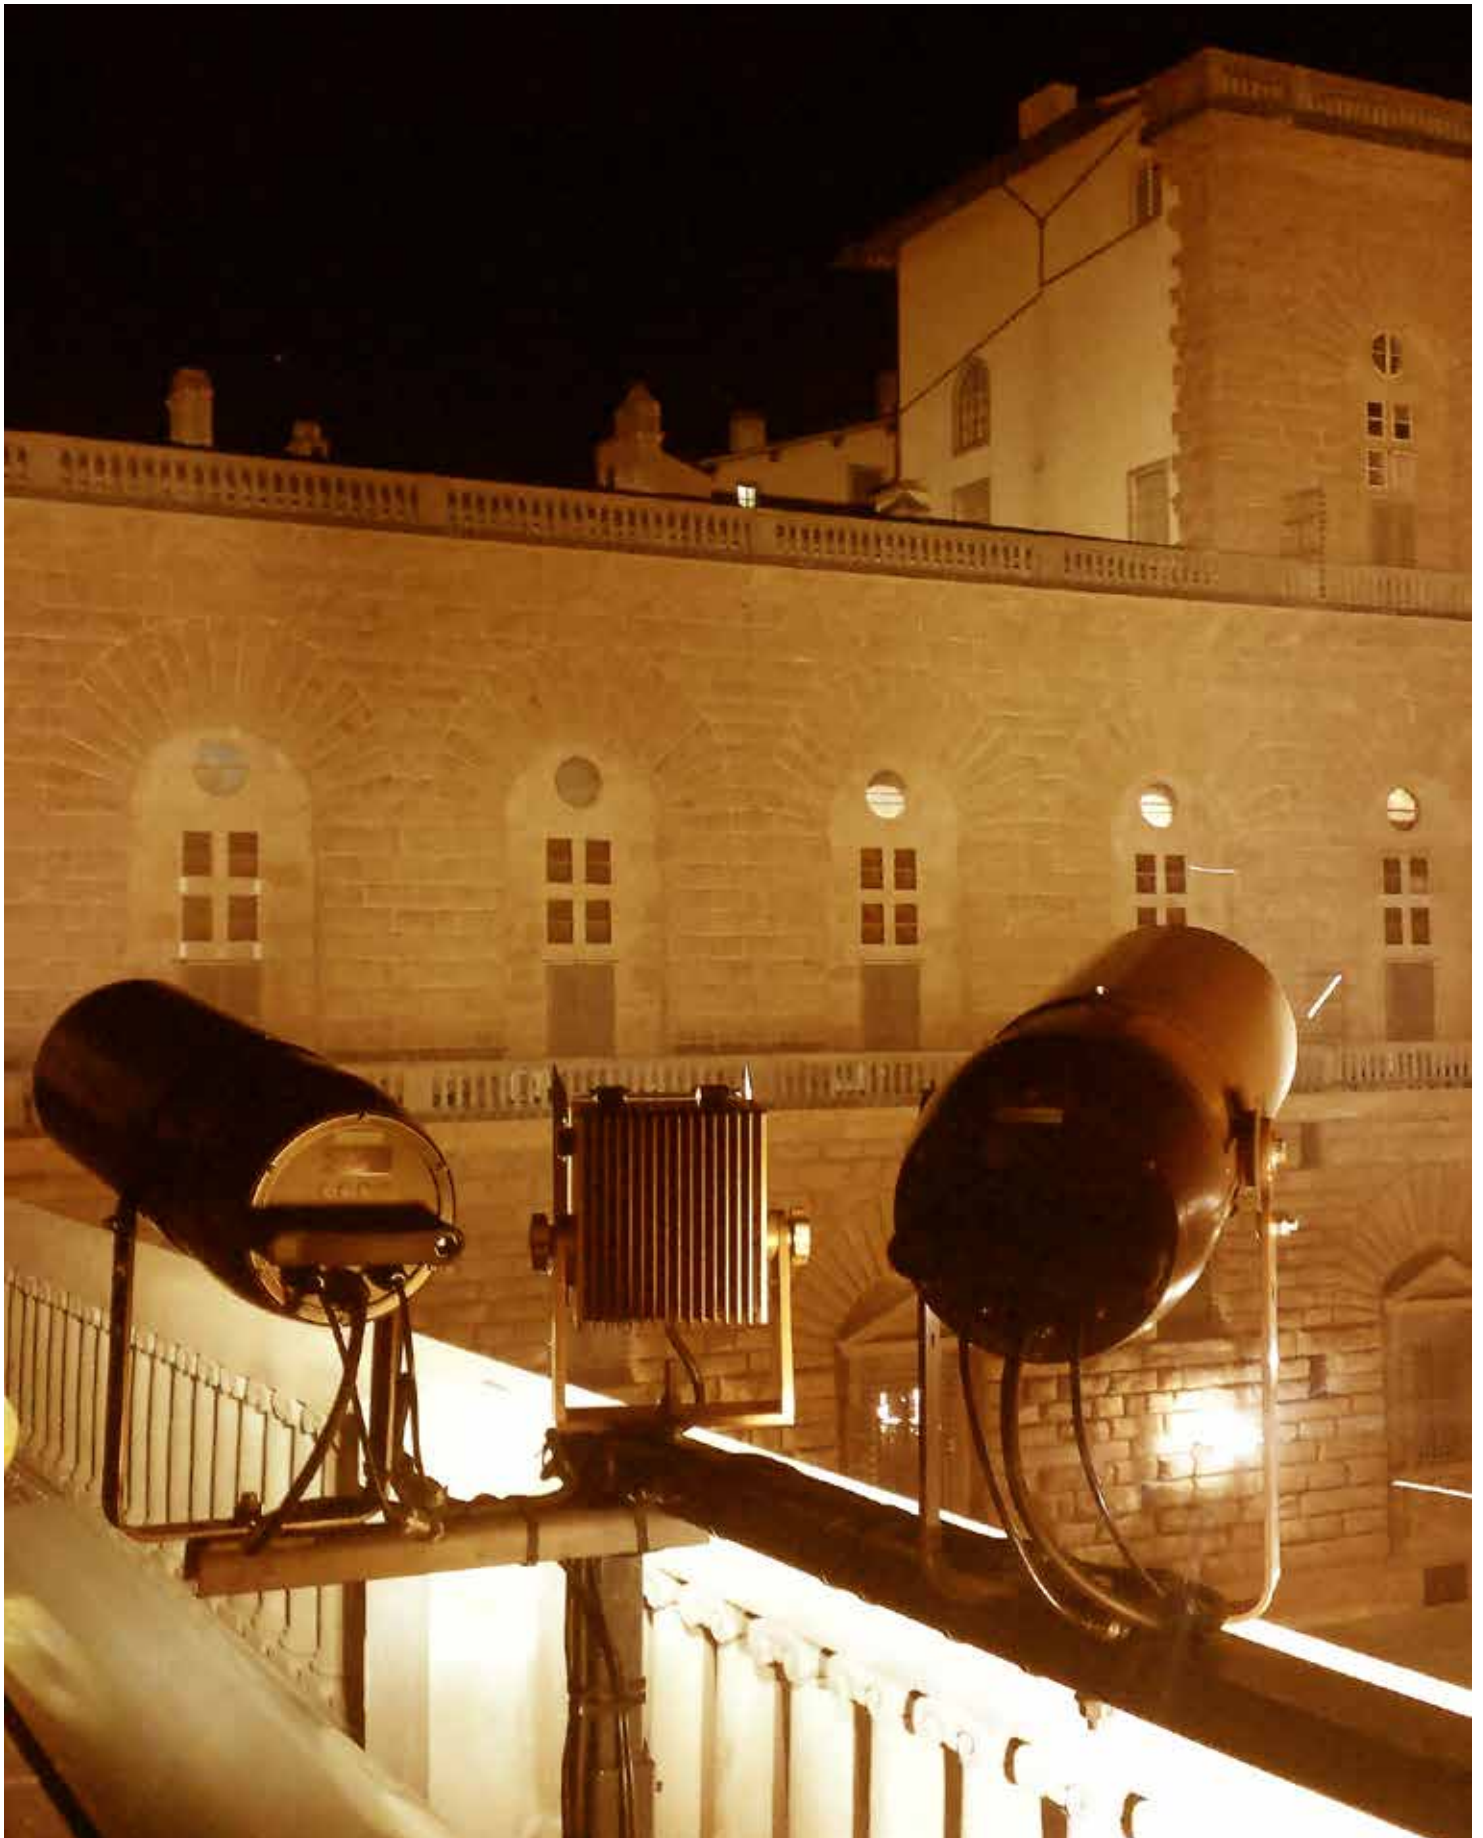

LEDko EXT T+

Product code:
F129E001A (CRI 80)
F129C001A (CRI 90)

Last update:
28/03/2023

LEDko EXT T +

Introducing

● Outdoor LED profile fixture. This IP 65 rated fixture replicates the performance of the indoor version. It comes in different fixed versions of CCT (3.200 K or 5.600 K) or FullSpectrum color (RGBLA). The LEDko EXT includes a zoom lens system ranging from 10 to 25 degrees, 14 to 35 degrees, 30 to 60 degrees or 80° optic . A gobo holder, bare ends power input cable and in/out 5 pin XLR IP 65 rated connectors for the DMX signal. The display is lockable thanks to a freely selectable security pin code. Designed with new electronic and a new OLED display, this spot profile projector is the evolution of the Daylight. The + electronic with advanced LED controller enables a smooth dimming and it offers and higher luminous efficiency.

Key Features

- LED Profile Spot IP65 for permanent Outdoor installation
- Tungsten COB LED
- CRI > 80, CRI > 90
- CCT Fixed White 3.200 K
- Profile zoom from 14° to 35°, 10° to 25°, 30° to 60° and optic 80°
- Four blade framing system, each shutter blade is adjustable for radial position and angle
- Internal gobo holder
- Die-cast aluminium
- Black, custom color on request (optional)

With
bracket:
518.46 mm
20.41 in

Mounting yoke attachment point

Architectural Outdoor - Pitti Palace, Florence, Italy

Product	LEDko EXT T
CCT	3.200K
CRI	>90

Architectural Outdoor - Pitti Palace, Florence, Italy

Product	LEDko EXT T
CCT	3.200K
CRI	>90

LEDko EXT Tungsten CRI 90 - Zoom Profile 10°-25°

Optic: Minimum Zoom

Distance(m)	3	6	9	12	15	18	21	24	27	30	
lux	3.200K	36.720	9.180	4.080	2.295	1.469	1.020	749	574	453	367
Diameter Ø (m)	0,63	1,26	1,89	2,52	3,15	3,78	4,41	5,05	5,68	6,31	
lux	3.200K	CRI 90	TLCI 90								