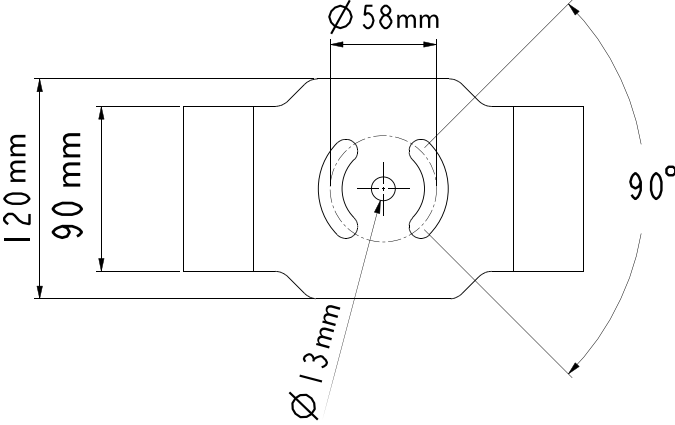

Mounting yoke attachment point