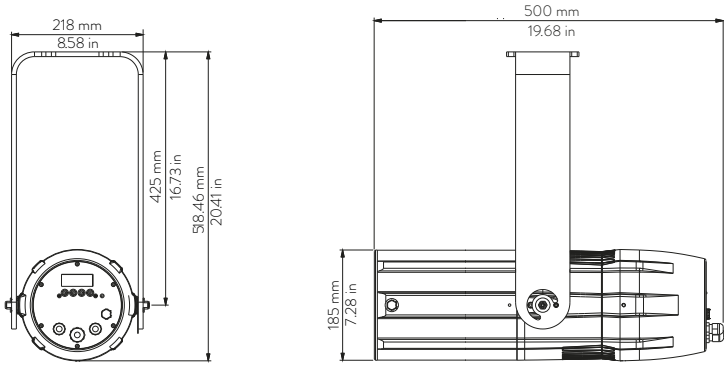

Length	Width	Height	Weight
500 mm 19.68 in	252.6 mm 9.94 in	185 mm 7.28 in	12.1 Kg 26.6lbs

With
bracket:
518.46 mm
20.41 in

LEDko EXT 30°-60° Zoom

Length	Width	Height	Weight
580 mm 22.83 in	252.6 mm 9.94 in	185 mm 7.28 in	12.6 Kg 27.7 lbs

With
bracket:
518.46 mm
20.41 in

LEDko EXT 14°-35° Zoom

Length	Width	Height	Weight
687.8 mm 27.07 in	252.6 mm 9.94 in	185 mm 7.28 in	14 Kg 30.8 lbs

With
bracket:
518.46 mm
20.41 in

LEDko EXT 10°-25° Zoom

Length	Width	Height	Weight
807.2 mm 31.8 in	252.6 mm 9.94 in	185 mm 7.28 in	15 Kg 33.1 lbs