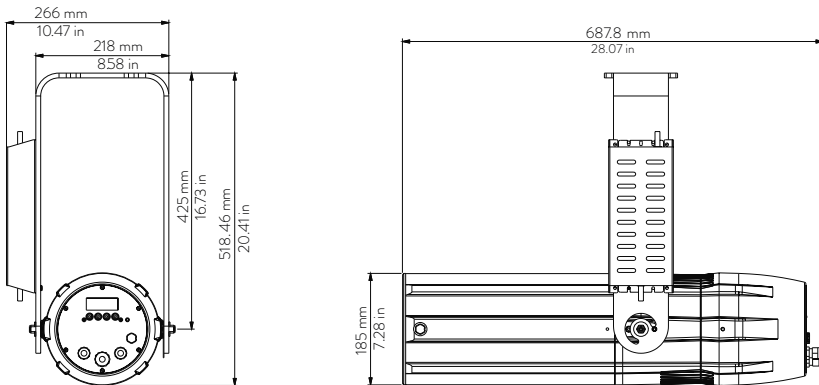

05 → Blue

06 → White Tone

07 → Saturation

08 → Strobe Effect

Drawing Size

LEDko EXT 80° Optic

Length	Width	Height	Weight
500 mm	252.6 mm	185 mm	12.1 Kg
19.68 in	9.94 in	7.28 in	26.6lbs

With
bracket:
518.46 mm
20.41 in

LEDko EXT 30°-60° Zoom

Length	Width	Height	Weight
580 mm	252.6 mm	185 mm	12.6 Kg
22.83 in	9.94 in	7.28 in	27.7 lbs

With
bracket:
518.46 mm
20.41 in

LEDko EXT 14°-35° Zoom

Length	Width	Height	Weight
687.8 mm	252.6 mm	185 mm	14 Kg
27.07 in	9.94 in	7.28 in	30.8 lbs

With
bracket:
518.46 mm
20.41 in

LEDko EXT 10°-25° Zoom

Length	Width	Height	Weight
807.7 mm	252.6 mm	185 mm	15 Kg
31.8 in	9.94 in	7.28 in	33.1 lbs

With
bracket:
518.46 mm
20.41 in

Mounting yoke attachment point