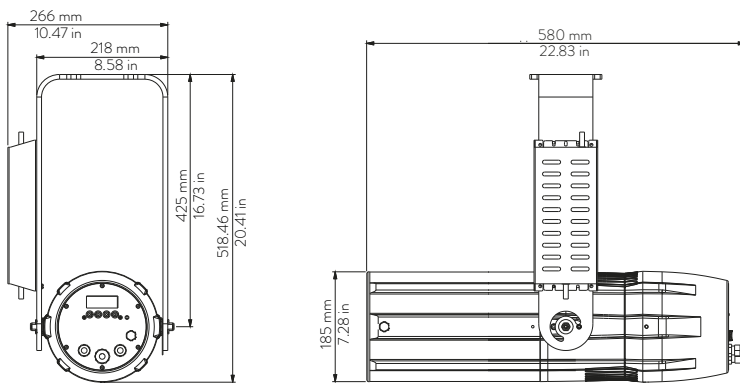

05 → Blue

06 → White Tone

07 → Saturation

08 → Strobe Effect

Drawing Size

LEDko EXT 80° Optic

Length	Width	Height	Weight
500 mm	252.6 mm	185 mm	12.1 Kg
19.68 in	9.94 in	7.28 in	26.6lbs

With
bracket:
518.46 mm
20.41 in

LEDko EXT 30°-60° Zoom

Length	Width	Height	Weight
580 mm	252.6 mm	185 mm	12.6 Kg
22.83 in	9.94 in	7.28 in	27.7 lbs

With
bracket:
518.46 mm
20.41 in

LEDko EXT 14°-35° Zoom

Length	Width	Height	Weight
687.8 mm	252.6 mm	185 mm	14 Kg
27.07 in	9.94 in	7.28 in	30.8 lbs

With
bracket:
518.46 mm
20.41 in

LEDko EXT 10°-25° Zoom

Length	Width	Height	Weight
807.7 mm	252.6 mm	185 mm	15 Kg
31.8 in	9.94 in	7.28 in	33.1 lbs

With
bracket:
518.46 mm
20.41 in

Mounting yoke attachment point