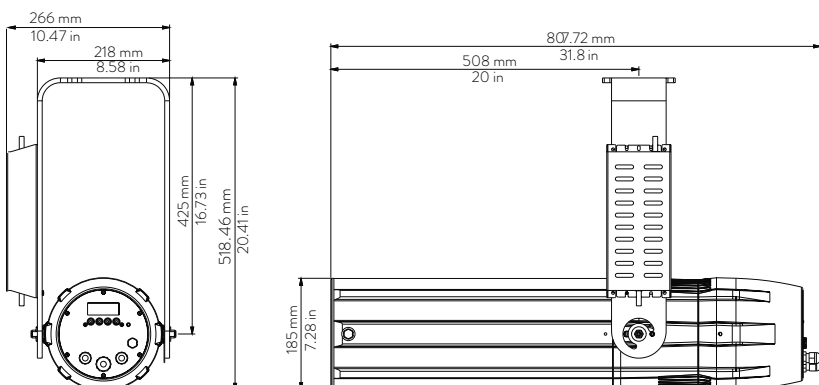

05 → Blue

06 → White Tone

07 → Saturation

08 → Strobe Effect

Drawing Size

LEDko EXT 80° Optic

Length	Width	Height	Weight
500 mm	252.6 mm	185 mm	12.1 Kg
19.68 in	9.94 in	7.28 in	26.6lbs

With
bracket:
518.46 mm
20.41 in

LEDko EXT 30°-60° Zoom

Length	Width	Height	Weight
580 mm	252.6 mm	185 mm	12.6 Kg
22.83 in	9.94 in	7.28 in	27.7 lbs

With
bracket:
518.46 mm
20.41 in

LEDko EXT 14°-35° Zoom

Length	Width	Height	Weight
687.8 mm	252.6 mm	185 mm	14 Kg
27.07 in	9.94 in	7.28 in	30.8 lbs

With
bracket:
518.46 mm
20.41 in

LEDko EXT 10°-25° Zoom

Length	Width	Height	Weight
807.7 mm	252.6 mm	185 mm	15 Kg
31.8 in	9.94 in	7.28 in	33.1 lbs

With
bracket:
518.46 mm
20.41 in

Mounting yoke attachment point