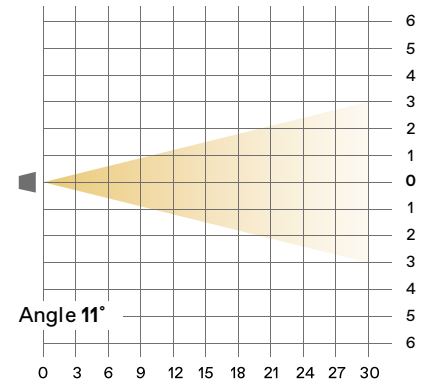

LEDko EXT RGBLA Zoom Profile 10°-25°

Optic: Minimum Zoom

Distance(m)		3	6	9	12	15	18	21	24	27	30
lux	RED	4.994	1.248	555	312	200	139	102	78	62	50
	GREEN	10.738	2.684	1.193	671	430	298	219	168	133	107
	BLUE	2.288	572	254	143	92	64	47	36	28	23
	LIME	25.213	6.303	2.801	1.576	1.009	700	515	394	311	252
	AMBER	13.531	3.383	1.503	846	541	376	276	211	167	135
	FULL	35.350	8.838	3.928	2.209	1.414	982	721	552	436	354
	3.200K	35.719	8.930	3.969	2.232	1.429	992	729	558	441	357
	5.600K	35.813	8.953	3.979	2.238	1.433	995	731	560	442	358
Diameter Ø (m)		0,58	1,16	1,73	2,31	2,89	3,47	4,04	4,62	5,20	5,78
lux	3.200K	CRI 91.4	TLCI 85								
	5.600K	CRI 91.2	TLCI