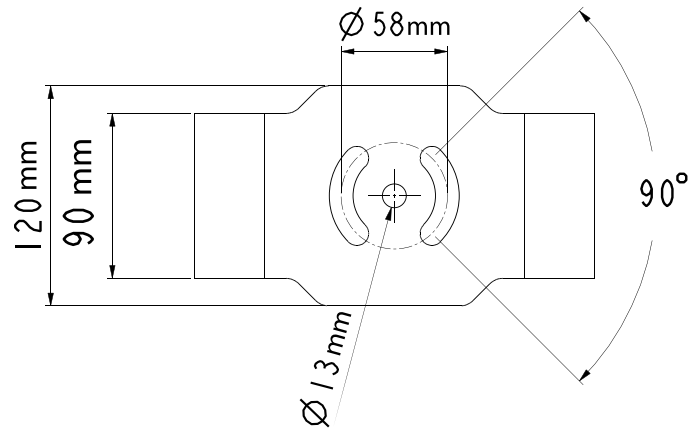

05 → Blue

06 → White Tone

07 → Saturation

08 → Strobe Effect

Drawing Size

LEDko EXT 80° Optic

Length	Width	Height	Weight
500 mm	252.6 mm	185 mm	12.1 Kg
19.68 in	9.94 in	7.28 in	26.6lbs

With
bracket:
518.46 mm
20.41 in

LEDko EXT 30°-60° Zoom

Length	Width	Height	Weight
580 mm	252.6 mm	185 mm	12.6 Kg
22.83 in	9.94 in	7.28 in	27.7 lbs

With
bracket:
518.46 mm
20.41 in

LEDko EXT 14°-35° Zoom

Length	Width	Height	Weight
687.8 mm	252.6 mm	185 mm	14 Kg
27.07 in	9.94 in	7.28 in	30.8 lbs

With
bracket:
518.46 mm
20.41 in

LEDko EXT 10°-25° Zoom

Length	Width	Height	Weight
807.7 mm	252.6 mm	185 mm	15 Kg
31.8 in	9.94 in	7.28 in	33.1 lbs

With
bracket:
518.46 mm
20.41 in

Mounting yoke attachment point