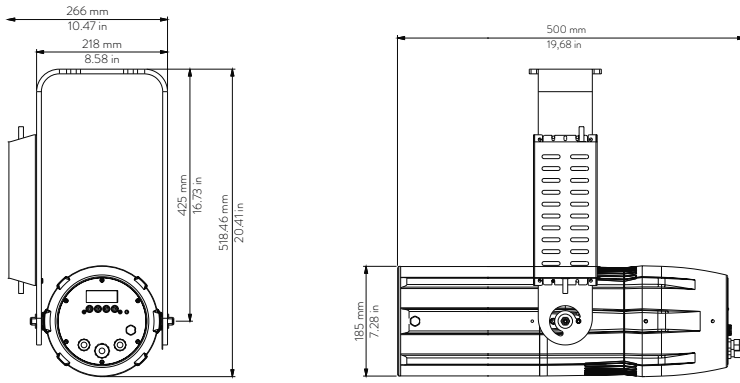

05 → Blue

06 → White Tone

07 → Saturation

08 → Strobe Effect

Drawing Size

LEDko EXT 80° Optic

Length	Width	Height	Weight
500 mm	252.6 mm	185 mm	12.1 Kg
19.68 in	9.94 in	7.28 in	26.6lbs

With
bracket:
518.46 mm
20.41 in

LEDko EXT 30°-60° Zoom

Length	Width	Height	Weight
580 mm	252.6 mm	185 mm	12.6 Kg
22.83 in	9.94 in	7.28 in	27.7 lbs

With
bracket:
518.46 mm
20.41 in

LEDko EXT 14°-35° Zoom

Length	Width	Height	Weight
687.8 mm	252.6 mm	185 mm	14 Kg
27.07 in	9.94 in	7.28 in	30.8 lbs

With
bracket:
518.46 mm
20.41 in

LEDko EXT 10°-25° Zoom

Length	Width	Height	Weight
807.7 mm	252.6 mm	185 mm	15 Kg
31.8 in	9.94 in	7.28 in	33.1 lbs

With
bracket:
518.46 mm
20.41 in

Mounting yoke attachment point