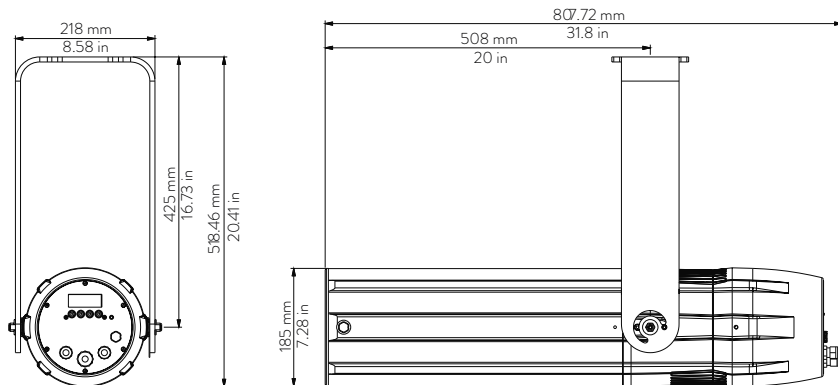

**1 Channel**

01 → Master Dimmer - Color

Temperature Settable by Display

**Drawing Size**

**LEDko EXT 80° Optic**

Length	Width	Height	Weight
500 mm	252.6 mm	185 mm	12.1 Kg
19.68 in	9.94 in	7.28 in	26.6lbs

With  
bracket:  
518.46 mm  
20.41 in

**LEDko EXT 30°-60° Zoom**

Length	Width	Height	Weight
580 mm	252.6 mm	185 mm	12.6 Kg
22.83 in	9.94 in	7.28 in	27.7 lbs

With  
bracket:  
518.46 mm  
20.41 in

**LEDko EXT 14°-35° Zoom**

Length	Width	Height	Weight
687.8 mm	252.6 mm	185 mm	14 Kg
27.07 in	9.94 in	7.28 in	30.8 lbs

With  
bracket:  
518.46 mm  
20.41 in

**LEDko EXT 10°-25° Zoom**

Length	Width	Height	Weight
807.2 mm	252.6 mm	185 mm	15 Kg
31.8 in	9.94 in	7.28 in	33.1 lbs

With  
bracket:  
518.46 mm  
20.41 in

Mounting yoke attachment point