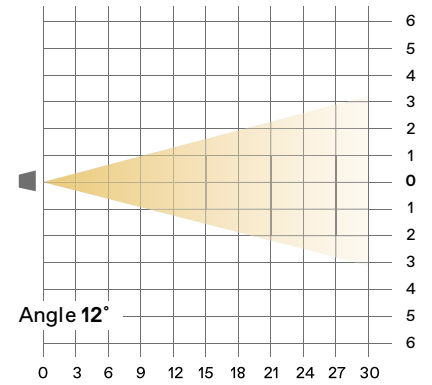

**LEDko EXT 30°-60° Zoom**

Length	Width	Height	Weight
580 mm	252.6 mm	185 mm	12.6 Kg
22.83 in	9.94 in	7.28 in	27.7 lbs

With  
bracket:  
518.46 mm  
20.41 in

**LEDko EXT 14°-35° Zoom**

Length	Width	Height	Weight
687.8 mm	252.6 mm	185 mm	14 Kg
27.07 in	9.94 in	7.28 in	30.8 lbs

With  
bracket:  
518.46 mm  
20.41 in

**LEDko EXT 10°-25° Zoom**

Length	Width	Height	Weight
807.2 mm	252.6 mm	185 mm	15 Kg
31.8 in	9.94 in	7.28 in	33.1 lbs

With  
bracket:  
518.46 mm  
20.41 in

Mounting yoke attachment point

## LEDko EXT Daylight CRI 90 - Profile Zoom 10°-25°

### Optic: Minimum Zoom

<b>Distance(m)</b>	3	6	9	12	15	18	21	24	27	30	
<b>lux</b>	<b>5.600K</b>	37.640	9.410	4.182	2.353	1.506	1.046	768	588	465	376
<b>Diameter Ø (m)</b>	0,63	1,26	1,89	2,52	3,15	3,78	4,41	5,05	5,68	6,31	
<b>lux</b>	<b>5.600K</b>	CRI 90	TLCI 90								