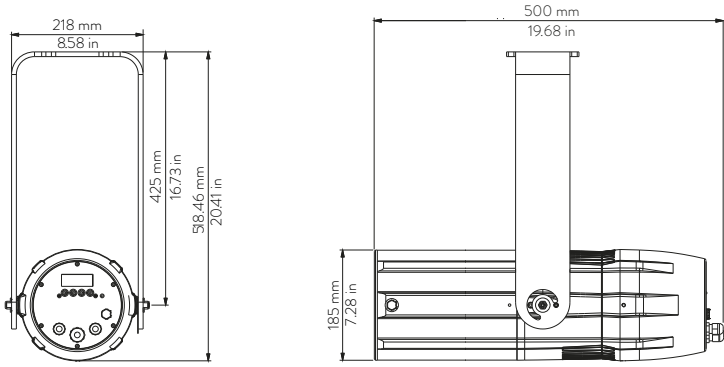

**1 Channel**

01 → Master Dimmer - Color

Temperature Settable by Display

**Drawing Size**

**LEDko EXT 80° Optic**

Length	Width	Height	Weight
500 mm	252.6 mm	185 mm	12.1 Kg
19.68 in	9.94 in	7.28 in	26.6lbs

With  
bracket:  
518.46 mm  
20.41 in

**LEDko EXT 30°-60° Zoom**

Length	Width	Height	Weight
580 mm	252.6 mm	185 mm	12.6 Kg
22.83 in	9.94 in	7.28 in	27.7 lbs

With  
bracket:  
518.46 mm  
20.41 in

**LEDko EXT 14°-35° Zoom**

Length	Width	Height	Weight
687.8 mm	252.6 mm	185 mm	14 Kg
27.07 in	9.94 in	7.28 in	30.8 lbs

With  
bracket:  
518.46 mm  
20.41 in

**LEDko EXT 10°-25° Zoom**

Length	Width	Height	Weight
807.2 mm	252.6 mm	185 mm	15 Kg
31.8 in	9.94 in	7.28 in	33.1 lbs

With  
bracket:  
518.46 mm  
20.41 in

Mounting yoke attachment point