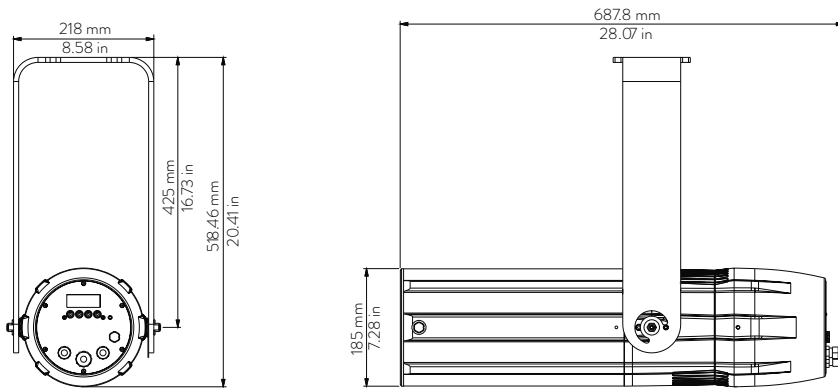

**1 Channel**

01 → Master Dimmer - Color

Temperature Settable by Display

**Drawing Size**

**LEDko EXT 80° Optic**

Length	Width	Height	Weight
500 mm	252.6 mm	185 mm	12.1 Kg
19.68 in	9.94 in	7.28 in	26.6lbs

With  
bracket:  
518.46 mm  
20.41 in

**LEDko EXT 30°-60° Zoom**

Length	Width	Height	Weight
580 mm	252.6 mm	185 mm	12.6 Kg
22.83 in	9.94 in	7.28 in	27.7 lbs

With  
bracket:  
518.46 mm  
20.41 in

**LEDko EXT 14°-35° Zoom**

Length	Width	Height	Weight
687.8 mm	252.6 mm	185 mm	14 Kg
27.07 in	9.94 in	7.28 in	30.8 lbs

With  
bracket:  
518.46 mm  
20.41 in

**LEDko EXT 10°-25° Zoom**

Length	Width	Height	Weight
807.2 mm	252.6 mm	185 mm	15 Kg
31.8 in	9.94 in	7.28 in	33.1 lbs

With  
bracket:  
518.46 mm  
20.41 in

Mounting yoke attachment point