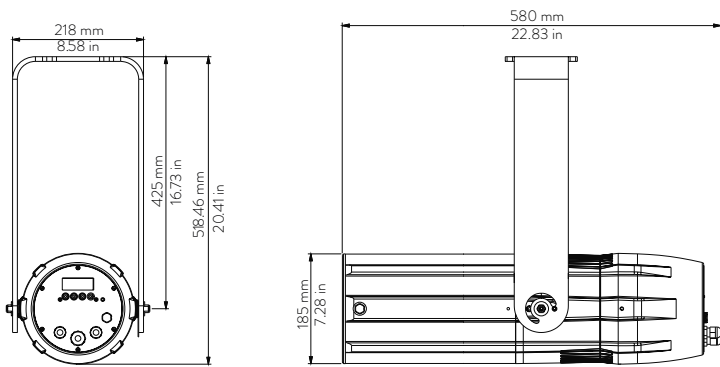

**1 Channel**

01 → Master Dimmer - Color

Temperature Settable by Display

**Drawing Size**

**LEDko EXT 80° Optic**

Length	Width	Height	Weight
500 mm	252.6 mm	185 mm	12.1 Kg
19.68 in	9.94 in	7.28 in	26.6lbs

With  
bracket:  
518.46 mm  
20.41 in

**LEDko EXT 30°-60° Zoom**

Length	Width	Height	Weight
580 mm	252.6 mm	185 mm	12.6 Kg
22.83 in	9.94 in	7.28 in	27.7 lbs

With  
bracket:  
518.46 mm  
20.41 in

**LEDko EXT 14°-35° Zoom**

Length	Width	Height	Weight
687.8 mm	252.6 mm	185 mm	14 Kg
27.07 in	9.94 in	7.28 in	30.8 lbs

With  
bracket:  
518.46 mm  
20.41 in

**LEDko EXT 10°-25° Zoom**

Length	Width	Height	Weight
807.2 mm	252.6 mm	185 mm	15 Kg
31.8 in	9.94 in	7.28 in	33.1 lbs

With  
bracket:  
518.46 mm  
20.41 in

Mounting yoke attachment point