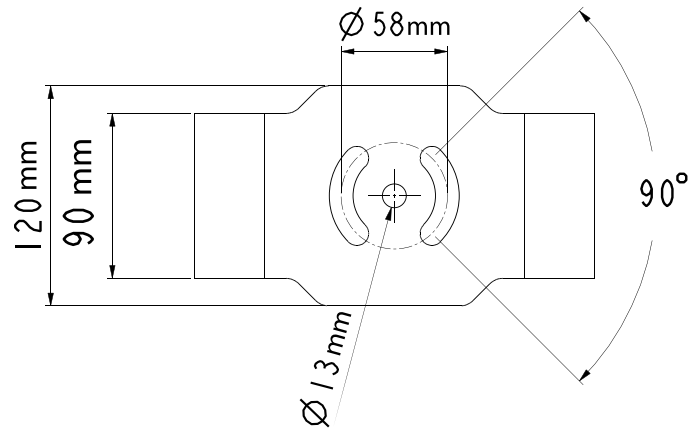

**1 Channel**

01 → Master Dimmer - Color

Temperature Settable by Display

**Drawing Size**

**LEDko EXT 80° Optic**

Length	Width	Height	Weight
500 mm	252.6 mm	185 mm	12.1 Kg
19.68 in	9.94 in	7.28 in	26.6lbs

With  
bracket:  
518.46 mm  
20.41 in

**LEDko EXT 30°-60° Zoom**

Length	Width	Height	Weight
580 mm	252.6 mm	185 mm	12.6 Kg
22.83 in	9.94 in	7.28 in	27.7 lbs

With  
bracket:  
518.46 mm  
20.41 in

**LEDko EXT 14°-35° Zoom**

Length	Width	Height	Weight
687.8 mm	252.6 mm	185 mm	14 Kg
27.07 in	9.94 in	7.28 in	30.8 lbs

With  
bracket:  
518.46 mm  
20.41 in

**LEDko EXT 10°-25° Zoom**

Length	Width	Height	Weight
807.2 mm	252.6 mm	185 mm	15 Kg
31.8 in	9.94 in	7.28 in	33.1 lbs

With  
bracket:  
518.46 mm  
20.41 in

Mounting yoke attachment point