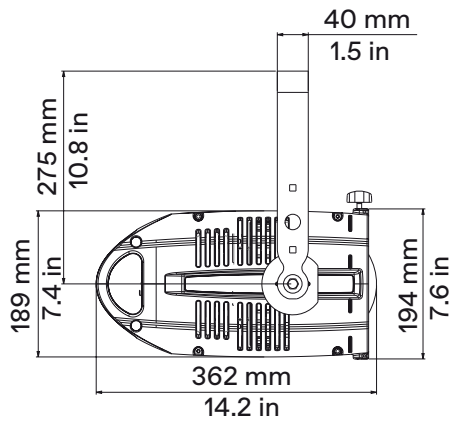

Physical	
● Yoke	Manual (standard) or Pole Operate Pan-Tilt (optional)
● Materials	Flame-retardant technopolymer reinforced with fiberglass
● Framing System	Four stainless steel shutter blades in a two-plane assembly, 0.40mm (AISI 316)
● Weight	Body: 6 Kg / 13.23 lbs - With 28°-40° Optic: 8.5 Kg / 18.74 lbs
● Length	Body: 362 mm / 14.25 in - With 28°-40° Optic: 601 mm / 23.66 in
● Height	189 mm / 7.44 in - With bracket: 372 mm / 14.64 in
● Width	355 mm / 13.97 in
● IP Rating	IP20 (available IP65 LEDko Ext Series)
● Color options	Black (standard), custom color on request (optional)

2 Channels

- 01 → Master Dimmer
- 02 → White Tone

1 Channel

- 01 → Master Dimmer

* with Profile Zoom 28°/40° optic

*Standard gobo holder

*Yoke

LEDko Optics dimensions and weight

Product	Optics	Length	Weight
	Lens Tube Profile 10°	900 mm (35.4 in)	9 Kg (19.8 lbs)
	Lens Tube Profile 14°	750 mm (35.4 in)	9 Kg (19.8 lbs)
	Lens Tube Profile 70°	750 mm (35.4 in)	8.68 Kg (19.14 lbs)
	Lens Tube Profile 19°	670 mm (26.3 in)	9.15 Kg (20.17 lbs)
	Lens Tube Profile 26°	670 mm (26.3 in)	9.05 Kg (19.95 lbs)
	Lens Tube Profile 36°	670 mm (26.3 in)	9.35 Kg (20.60 lbs)
	Lens Tube Profile 50°	670 mm (26.3 in)	9.05 Kg (19.95 lbs)
	Profile Zoom 15°-35°	886 mm (34.9 in)	13.05 Kg (28.77 lbs)
	Profile Zoom 25°-50°	783 mm (30.8 in)	11.2 Kg (24.69 lbs)
	Profile Zoom 28°-40°	601 mm (23.7 in)	8.3 Kg (18.3 lbs)
	Soft Profile Fresnel Zoom 14°-40°	601 mm (23.7 in)	7.75 Kg (17.09 lbs)
	Soft Profile PC Zoom 11°-38°	601 mm (23.7 in)	8.25 Kg (18.19 lbs)