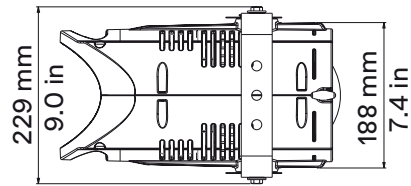

Physical	
● Yoke	Manual (standard) or Pole Operate Pan-Tilt (optional)
● Materials	Flame-retardant technopolymer reinforced with fiberglass
● Framing System	Four stainless steel shutter blades in a two-plane assembly, 0.40mm (AISI 316)
● Weight	Body: 6 Kg / 13.23 lbs - With 28°-40° Optic: 8.5 Kg / 18.74 lbs
● Length	Body: 362 mm / 14.25 in - With 28°-40° Optic: 601 mm / 23.66 in
● Height	189 mm / 7.44 in - With bracket: 372 mm / 14.64 in
● Width	355 mm / 13.97 in
● IP Rating	IP20 (available IP65 LEDko Ext Series)
● Color options	Black (standard), custom color on request (optional)

2 Channels

- 01 → Master Dimmer
- 02 → White Tone

1 Channel

- 01 → Master Dimmer

* with Profile Zoom 28°/40° optic

*Standard gobo holder

*Yoke

LEDko Optics dimensions and weight

Product	Optics	Length	Weight
	Lens Tube Profile 10°	900 mm (35.4 in)	9 Kg (19.8 lbs)
	Lens Tube Profile 14°	750 mm (35.4 in)	9 Kg (19.8 lbs)
	Lens Tube Profile 70°	750 mm (35.4 in)	8.68 Kg (19.14 lbs)
	Lens Tube Profile 19°	670 mm (26.3 in)	9.15 Kg (20.17 lbs)
	Lens Tube Profile 26°	670 mm (26.3 in)	9.05 Kg (19.95 lbs)
	Lens Tube Profile 36°	670 mm (26.3 in)	9.35 Kg (20.60 lbs)
	Lens Tube Profile 50°	670 mm (26.3 in)	9.05 Kg (19.95 lbs)
	Profile Zoom 15°-35°	886 mm (34.9 in)	13.05 Kg (28.77 lbs)
	Profile Zoom 25°-50°	783 mm (30.8 in)	11.2 Kg (24.69 lbs)
	Profile Zoom 28°-40°	601 mm (23.7 in)	8.3 Kg (18.3 lbs)
	Soft Profile Fresnel Zoom 14°-40°	601 mm (23.7 in)	7.75 Kg (17.09 lbs)
	Soft Profile PC Zoom 11°-38°	601 mm (23.7 in)	8.25 Kg (18.19 lbs)