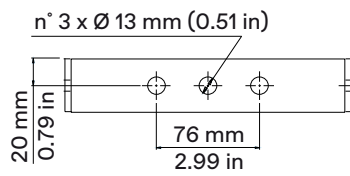

2 Channels

- 01 → Master Dimmer
- 02 → White Tone

1 Channel

- 01 → Master Dimmer

* with Profile Zoom 28°/40° optic

*Standard gobo holder

*Yoke

LEDko Optics dimensions and weight

Product	Optics	Length	Weight
	Lens Tube Profile 10°	900 mm (35.4 in)	9 Kg (19.8 lbs)
	Lens Tube Profile 14°	750 mm (35.4 in)	9 Kg (19.8 lbs)
	Lens Tube Profile 70°	750 mm (35.4 in)	8.68 Kg (19.14 lbs)
	Lens Tube Profile 19°	670 mm (26.3 in)	9.15 Kg (20.17 lbs)
	Lens Tube Profile 26°	670 mm (26.3 in)	9.05 Kg (19.95 lbs)
	Lens Tube Profile 36°	670 mm (26.3 in)	9.35 Kg (20.60 lbs)
	Lens Tube Profile 50°	670 mm (26.3 in)	9.05 Kg (19.95 lbs)
	Profile Zoom 15°-35°	886 mm (34.9 in)	13.05 Kg (28.77 lbs)
	Profile Zoom 25°-50°	783 mm (30.8 in)	11.2 Kg (24.69 lbs)
	Profile Zoom 28°-40°	601 mm (23.7 in)	8.3 Kg (18.3 lbs)
	Soft Profile Fresnel Zoom 14°-40°	601 mm (23.7 in)	7.75 Kg (17.09 lbs)
	Soft Profile PC Zoom 11°-38°	601 mm (23.7 in)	8.25 Kg (18.19 lbs)