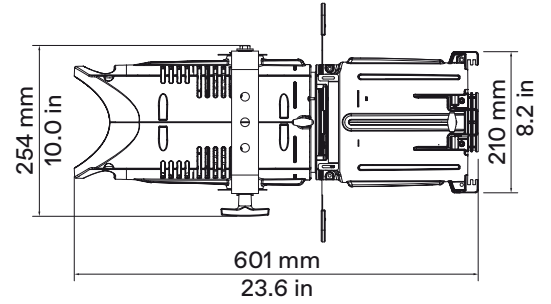

Physical	
● Yoke	Manual (standard) or Pole Operate Pan-Tilt (optional)
● Materials	Flame-retardant technopolymer reinforced with fiberglass
● Framing System	Four stainless steel shutter blades in a two-plane assembly, 0.40mm (AISI 316)
● Weight	Body: 6 Kg / 13.23 lbs - With 28°-40° Optic: 8.5 Kg / 18.74 lbs
● Length	Body: 362 mm / 14.25 in - With 28°-40° Optic: 601 mm / 23.66 in
● Height	189 mm / 7.44 in - With bracket: 372 mm / 14.64 in
● Width	355 mm / 13.97 in
● IP Rating	IP20 (available IP65 LEDko Ext Series)
● Color options	Black (standard), custom color on request (optional)

BC10011A036	Donut (185 mm)
BC10011A035	Half Top Hat (185 mm)
BC10011A037	Top Hat (185 mm)
ACO4204	Color Frame Holder (185 mm)

Accessories for Lens Tube

BC10011A032	Donut (159 mm)
BC10011A031	Half Top Hat (159 mm)
BC10011A033	Top Hat (159 mm)
BC10011A021	Color Frame Holder (159 mm)

2 Channels

- 01 → Master Dimmer
- 02 → White Tone

1 Channel

- 01 → Master Dimmer

* with Profile Zoom 28°/40° optic

*Standard gobo holder

*Yoke

LEDko Optics dimensions and weight

Product	Optics	Length	Weight
	Lens Tube Profile 10°	900 mm (35.4 in)	9 Kg (19.8 lbs)
	Lens Tube Profile 14°	750 mm (35.4 in)	9 Kg (19.8 lbs)
	Lens Tube Profile 70°	750 mm (35.4 in)	8.68 Kg (19.14 lbs)
	Lens Tube Profile 19°	670 mm (26.3 in)	9.15 Kg (20.17 lbs)
	Lens Tube Profile 26°	670 mm (26.3 in)	9.05 Kg (19.95 lbs)
	Lens Tube Profile 36°	670 mm (26.3 in)	9.35 Kg (20.60 lbs)
	Lens Tube Profile 50°	670 mm (26.3 in)	9.05 Kg (19.95 lbs)
	Profile Zoom 15°-35°	886 mm (34.9 in)	13.05 Kg (28.77 lbs)
	Profile Zoom 25°-50°	783 mm (30.8 in)	11.2 Kg (24.69 lbs)
	Profile Zoom 28°-40°	601 mm (23.7 in)	8.3 Kg (18.3 lbs)
	Soft Profile Fresnel Zoom 14°-40°	601 mm (23.7 in)	7.75 Kg (17.09 lbs)
	Soft Profile PC Zoom 11°-38°	601 mm (23.7 in)	8.25 Kg (18.19 lbs)