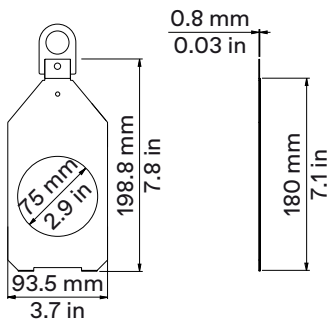

Physical	
● Yoke	Manual (standard) or Pole Operate Pan-Tilt (optional)
● Materials	Flame-retardant technopolymer reinforced with fiberglass
● Framing System	Four stainless steel shutter blades in a two-plane assembly, 0.40mm (AISI 316)
● Weight	Body: 6 Kg / 13.23 lbs - With 28°-40° Optic: 8.5 Kg / 18.74 lbs
● Length	Body: 362 mm / 14.25 in - With 28°-40° Optic: 601 mm / 23.66 in
● Height	189 mm / 7.44 in - With bracket: 372 mm / 14.64 in
● Width	355 mm / 13.97 in
● IP Rating	IP20 (available IP65 LEDko Ext Series)
● Color options	Black (standard), custom color on request (optional)

2 Channels

- 01 → Master Dimmer
- 02 → White Tone

1 Channel

- 01 → Master Dimmer

* with Profile Zoom 28°/40° optic

*Standard gobo holder

*Yoke

LEDko Optics dimensions and weight

Product	Optics	Length	Weight
	Lens Tube Profile 10°	900 mm (35.4 in)	9 Kg (19.8 lbs)
	Lens Tube Profile 14°	750 mm (35.4 in)	9 Kg (19.8 lbs)
	Lens Tube Profile 70°	750 mm (35.4 in)	8.68 Kg (19.14 lbs)
	Lens Tube Profile 19°	670 mm (26.3 in)	9.15 Kg (20.17 lbs)
	Lens Tube Profile 26°	670 mm (26.3 in)	9.05 Kg (19.95 lbs)
	Lens Tube Profile 36°	670 mm (26.3 in)	9.35 Kg (20.60 lbs)
	Lens Tube Profile 50°	670 mm (26.3 in)	9.05 Kg (19.95 lbs)
	Profile Zoom 15°-35°	886 mm (34.9 in)	13.05 Kg (28.77 lbs)
	Profile Zoom 25°-50°	783 mm (30.8 in)	11.2 Kg (24.69 lbs)
	Profile Zoom 28°-40°	601 mm (23.7 in)	8.3 Kg (18.3 lbs)
	Soft Profile Fresnel Zoom 14°-40°	601 mm (23.7 in)	7.75 Kg (17.09 lbs)
	Soft Profile PC Zoom 11°-38°	601 mm (23.7 in)	8.25 Kg (18.19 lbs)