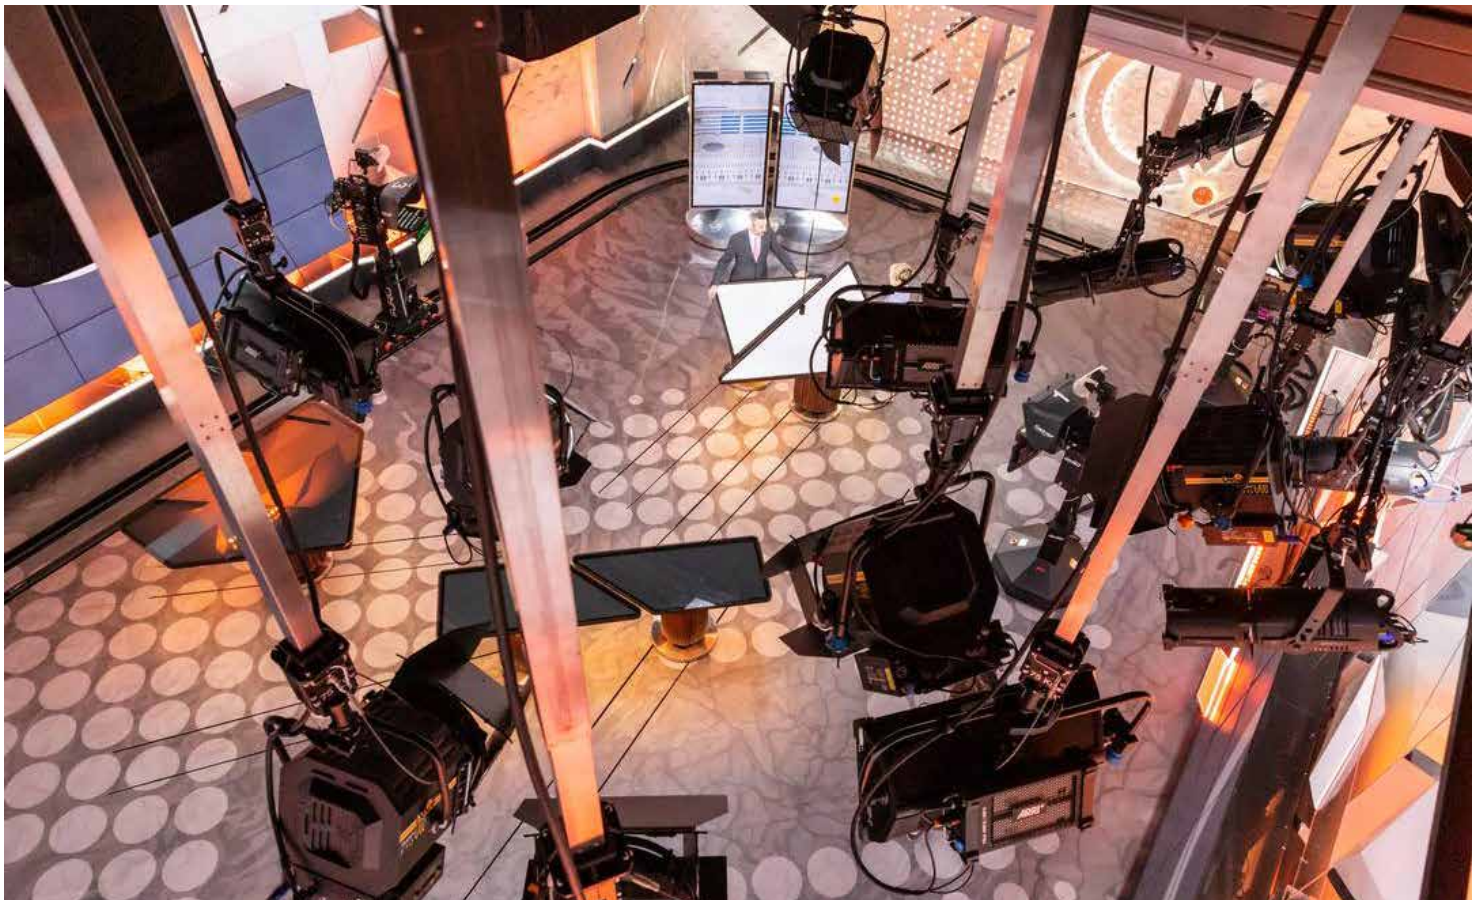

Broadcast - RSI Radiotelevisione Svizzera, Switzerland

Product	LEDko VW
CCT	2.700K → 6.500K
CRI	>95