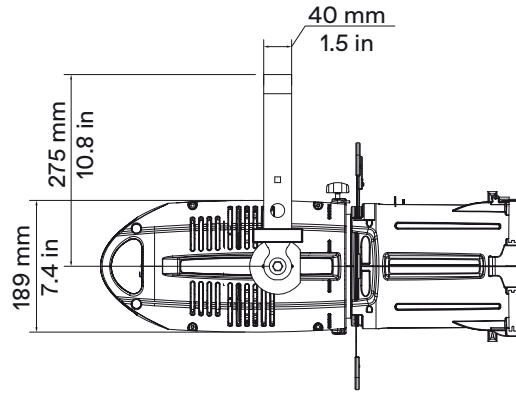

Physical	
● Yoke	Manual (standard) or Pole Operate Pan-Tilt (optional)
● Materials	Flame-retardant technopolymer reinforced with fiberglass
● Framing System	Four stainless steel shutter blades in a two-plane assembly, 0.40mm (AISI 316)
● Weight	Body: 6 Kg / 13.23 lbs - With 28°-40° Optic: 8.5 Kg / 18.74 lbs
● Length	Body: 362 mm / 14.25 in - With 28°-40° Optic: 601 mm / 23.66 in
● Height	189 mm / 7.44 in - With bracket: 372 mm / 14.64 in
● Width	355 mm / 13.97 in
● IP Rating	IP20 (available IP65 LEDko Ext Series)
● Color options	Black (standard), custom color on request (optional)

BC10011A036	Donut (185 mm)
BC10011A035	Half Top Hat (185 mm)
BC10011A037	Top Hat (185 mm)
ACO4204	Color Frame Holder (185 mm)

Accessories for Lens Tube

BC10011A032	Donut (159 mm)
BC10011A031	Half Top Hat (159 mm)
BC10011A033	Top Hat (159 mm)
BC10011A021	Color Frame Holder (159 mm)

2 Channels

- 01 → Master Dimmer
- 02 → White Tone

1 Channel

- 01 → Master Dimmer

* with Profile Zoom 28°/40° optic

*Standard gobo holder

*Yoke

LEDko Optics dimensions and weight

Product	Optics	Length	Weight
	Lens Tube Profile 10°	900 mm (35.4 in)	9 Kg (19.8 lbs)
	Lens Tube Profile 14°	750 mm (35.4 in)	9 Kg (19.8 lbs)
	Lens Tube Profile 70°	750 mm (35.4 in)	8.68 Kg (19.14 lbs)
	Lens Tube Profile 19°	670 mm (26.3 in)	9.15 Kg (20.17 lbs)
	Lens Tube Profile 26°	670 mm (26.3 in)	9.05 Kg (19.95 lbs)
	Lens Tube Profile 36°	670 mm (26.3 in)	9.35 Kg (20.60 lbs)
	Lens Tube Profile 50°	670 mm (26.3 in)	9.05 Kg (19.95 lbs)
	Profile Zoom 15°-35°	886 mm (34.9 in)	13.05 Kg (28.77 lbs)
	Profile Zoom 25°-50°	783 mm (30.8 in)	11.2 Kg (24.69 lbs)
	Profile Zoom 28°-40°	601 mm (23.7 in)	8.3 Kg (18.3 lbs)
	Soft Profile Fresnel Zoom 14°-40°	601 mm (23.7 in)	7.75 Kg (17.09 lbs)
	Soft Profile PC Zoom 11°-38°	601 mm (23.7 in)	8.25 Kg (18.19 lbs)