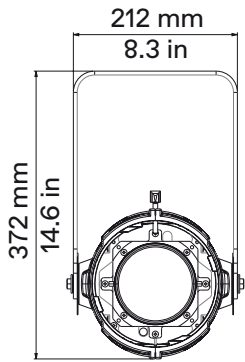

Physical	
● Yoke	Manual (standard) or Pole Operate Pan-Tilt (optional)
● Materials	Flame-retardant technopolymer reinforced with fiberglass
● Framing System	Four stainless steel shutter blades in a two-plane assembly, 0.40mm (AISI 316)
● Weight	Body: 6 Kg / 13.23 lbs - With 28°-40° Optic: 8.5 Kg / 18.74 lbs
● Length	Body: 362 mm / 14.25 in - With 28°-40° Optic: 601 mm / 23.66 in
● Height	189 mm / 7.44 in - With bracket: 372 mm / 14.64 in
● Width	355 mm / 13.97 in
● IP Rating	IP20 (available IP65 LEDko Ext Series)
● Color options	Black (standard), custom color on request (optional)

2 Channels

- 01 → Master Dimmer
- 02 → White Tone

1 Channel

- 01 → Master Dimmer

* with Profile Zoom 28°/40° optic

*Standard gobo holder

*Yoke

LEDko Optics dimensions and weight

Product	Optics	Length	Weight
	Lens Tube Profile 10°	900 mm (35.4 in)	9 Kg (19.8 lbs)
	Lens Tube Profile 14°	750 mm (35.4 in)	9 Kg (19.8 lbs)
	Lens Tube Profile 70°	750 mm (35.4 in)	8.68 Kg (19.14 lbs)
	Lens Tube Profile 19°	670 mm (26.3 in)	9.15 Kg (20.17 lbs)
	Lens Tube Profile 26°	670 mm (26.3 in)	9.05 Kg (19.95 lbs)
	Lens Tube Profile 36°	670 mm (26.3 in)	9.35 Kg (20.60 lbs)
	Lens Tube Profile 50°	670 mm (26.3 in)	9.05 Kg (19.95 lbs)
	Profile Zoom 15°-35°	886 mm (34.9 in)	13.05 Kg (28.77 lbs)
	Profile Zoom 25°-50°	783 mm (30.8 in)	11.2 Kg (24.69 lbs)
	Profile Zoom 28°-40°	601 mm (23.7 in)	8.3 Kg (18.3 lbs)
	Soft Profile Fresnel Zoom 14°-40°	601 mm (23.7 in)	7.75 Kg (17.09 lbs)
	Soft Profile PC Zoom 11°-38°	601 mm (23.7 in)	8.25 Kg (18.19 lbs)