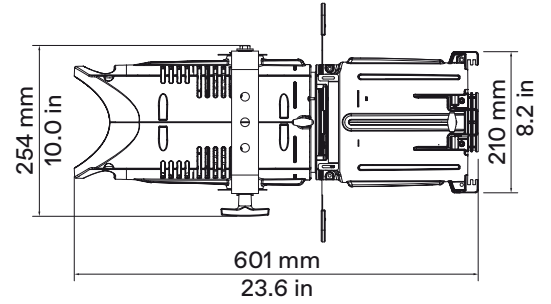

* with Profile Zoom 28°/40° optic