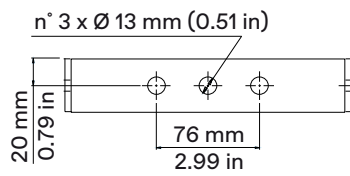

*Standard gobo holder

*Yoke