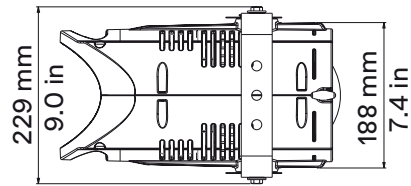

*Standard gobo holder

*Yoke