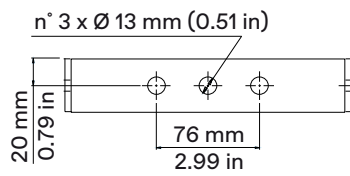

* with Profile Zoom 28°/40° optic

*Standard gobo holder

*Yoke

LEDko Optics dimensions and weight

Product	Optics	Length	Weight
	Lens Tube Profile 10°	900 mm (35.4 in)	9 Kg (19.8 lbs)

Product	Optics	Length	Weight
	Lens Tube Profile 14°	750 mm (35.4 in)	9 Kg (19.8 lbs)
	Lens Tube Profile 70°	750 mm (35.4 in)	8.68 Kg (19.14 lbs)

Product	Optics	Length	Weight
	Lens Tube Profile 19°	670 mm (26.3 in)	9.15 Kg (20.17 lbs)
	Lens Tube Profile 26°	670 mm (26.3 in)	9.05 Kg (19.95 lbs)
	Lens Tube Profile 36°	670 mm (26.3 in)	9.35 Kg (20.60 lbs)
	Lens Tube Profile 50°	670 mm (26.3 in)	9.05 Kg (19.95 lbs)