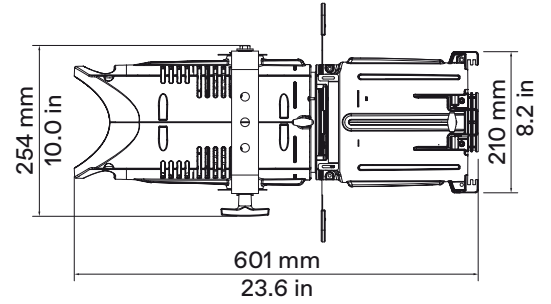

Physical

● Yoke	Manual (standard) or Pole Operated Pan-Tilt (optional)
● Materials	Flame-retardant technopolymer reinforced with fiberglass
● Framing System	Four blade framing system, each shutter blade is adjustable for radial position and angle
● Weight	Body: 6 Kg / 13.23 lbs - With Profile Zoom 28°/40° optic: 8.5 Kg / 18.74 lbs
● Length	Body: 362 mm / 14.25 in - With Profile Zoom 28°/40° optic: 601 mm / 23.66 in
● Height	189 mm / 7.44 in - With bracket: 372 mm / 14.64 in
● Width	355 mm / 13.97 in
● IP Rating	IP20 (available IP65 LEDko Ext Series)
● Color Options	Black (standard), custom color on request (optional)

* with Profile Zoom 28°/40° optic

*Standard gobo holder

*Yoke

LEDko Optics dimensions and weight

Product	Optics	Length	Weight
	Lens Tube Profile 10°	900 mm (35.4 in)	9 Kg (19.8 lbs)

Product	Optics	Length	Weight
	Lens Tube Profile 14°	750 mm (35.4 in)	9 Kg (19.8 lbs)
	Lens Tube Profile 70°	750 mm (35.4 in)	8.68 Kg (19.14 lbs)

Product	Optics	Length	Weight
	Lens Tube Profile 19°	670 mm (26.3 in)	9.15 Kg (20.17 lbs)
	Lens Tube Profile 26°	670 mm (26.3 in)	9.05 Kg (19.95 lbs)
	Lens Tube Profile 36°	670 mm (26.3 in)	9.35 Kg (20.60 lbs)
	Lens Tube Profile 50°	670 mm (26.3 in)	9.05 Kg (19.95 lbs)

Product	Optics	Length	Weight
	Profile Zoom 15°-35°	886 mm (34.9 in)	13.05 Kg (28.77 lbs)

Product	Optics	Length	Weight
	Profile Zoom 25°-50°	783 mm (30.8 in)	11.2 Kg (24.69 lbs)

Product	Optics	Length	Weight
	Profile Zoom 28°-40°	601 mm (23.7 in)	8.3 Kg (18.3 lbs)
	Soft Profile Fresnel Zoom 14°-40°	601 mm (23.7 in)	7.75 Kg (17.09 lbs)
	Soft Profile PC Zoom 11°-38°	601 mm (23.7 in)	8.25 Kg (18.19 lbs)