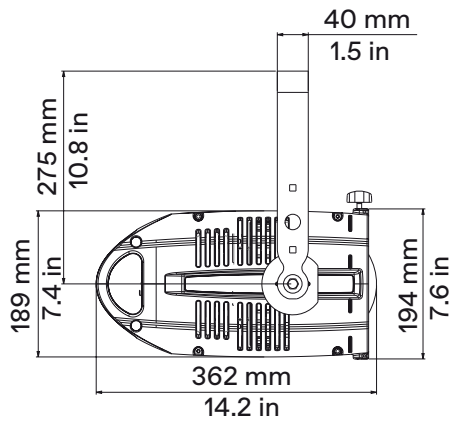

Physical

● Yoke	Manual (standard) or Pole Operated Pan-Tilt (optional)
● Materials	Flame-retardant technopolymer reinforced with fiberglass
● Framing System	Four blade framing system, each shutter blade is adjustable for radial position and angle
● Weight	Body: 6 Kg / 13.23 lbs - With Profile Zoom 28°/40° optic: 8.5 Kg / 18.74 lbs
● Length	Body: 362 mm / 14.25 in - With Profile Zoom 28°/40° optic: 601 mm / 23.66 in
● Height	189 mm / 7.44 in - With bracket: 372 mm / 14.64 in
● Width	355 mm / 13.97 in
● IP Rating	IP20 (available IP65 LEDko Ext Series)
● Color Options	Black (standard), custom color on request (optional)

* with Profile Zoom 28°/40° optic

*Standard gobo holder

*Yoke

LEDko Optics dimensions and weight

Product	Optics	Length	Weight
	Lens Tube Profile 10°	900 mm (35.4 in)	9 Kg (19.8 lbs)

Product	Optics	Length	Weight
	Lens Tube Profile 14°	750 mm (35.4 in)	9 Kg (19.8 lbs)
	Lens Tube Profile 70°	750 mm (35.4 in)	8.68 Kg (19.14 lbs)

Product	Optics	Length	Weight
	Lens Tube Profile 19°	670 mm (26.3 in)	9.15 Kg (20.17 lbs)
	Lens Tube Profile 26°	670 mm (26.3 in)	9.05 Kg (19.95 lbs)
	Lens Tube Profile 36°	670 mm (26.3 in)	9.35 Kg (20.60 lbs)
	Lens Tube Profile 50°	670 mm (26.3 in)	9.05 Kg (19.95 lbs)

Product	Optics	Length	Weight
	Profile Zoom 15°-35°	886 mm (34.9 in)	13.05 Kg (28.77 lbs)

Product	Optics	Length	Weight
	Profile Zoom 25°-50°	783 mm (30.8 in)	11.2 Kg (24.69 lbs)

Product	Optics	Length	Weight
	Profile Zoom 28°-40°	601 mm (23.7 in)	8.3 Kg (18.3 lbs)
	Soft Profile Fresnel Zoom 14°-40°	601 mm (23.7 in)	7.75 Kg (17.09 lbs)
	Soft Profile PC Zoom 11°-38°	601 mm (23.7 in)	8.25 Kg (18.19 lbs)