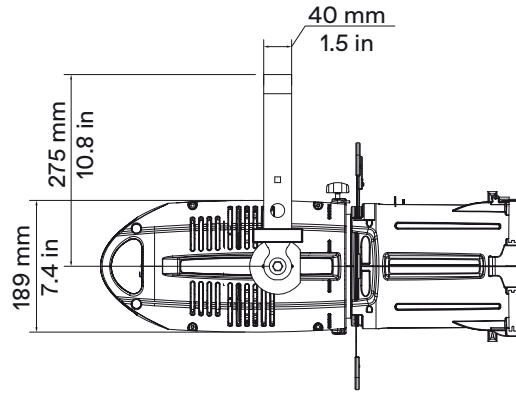

Physical

● Yoke	Manual (standard) or Pole Operated Pan-Tilt (optional)
● Materials	Flame-retardant technopolymer reinforced with fiberglass
● Framing System	Four blade framing system, each shutter blade is adjustable for radial position and angle
● Weight	Body: 6 Kg / 13.23 lbs - With Profile Zoom 28°/40° optic: 8.5 Kg / 18.74 lbs
● Length	Body: 362 mm / 14.25 in - With Profile Zoom 28°/40° optic: 601 mm / 23.66 in
● Height	189 mm / 7.44 in - With bracket: 372 mm / 14.64 in
● Width	355 mm / 13.97 in
● IP Rating	IP20 (available IP65 LEDko Ext Series)
● Color Options	Black (standard), custom color on request (optional)

* with Profile Zoom 28°/40° optic

*Standard gobo holder

*Yoke

LEDko Optics dimensions and weight

Product	Optics	Length	Weight
	Lens Tube Profile 10°	900 mm (35.4 in)	9 Kg (19.8 lbs)

Product	Optics	Length	Weight
	Lens Tube Profile 14°	750 mm (35.4 in)	9 Kg (19.8 lbs)
	Lens Tube Profile 70°	750 mm (35.4 in)	8.68 Kg (19.14 lbs)

Product	Optics	Length	Weight
	Lens Tube Profile 19°	670 mm (26.3 in)	9.15 Kg (20.17 lbs)
	Lens Tube Profile 26°	670 mm (26.3 in)	9.05 Kg (19.95 lbs)
	Lens Tube Profile 36°	670 mm (26.3 in)	9.35 Kg (20.60 lbs)
	Lens Tube Profile 50°	670 mm (26.3 in)	9.05 Kg (19.95 lbs)

Product	Optics	Length	Weight
	Profile Zoom 15°-35°	886 mm (34.9 in)	13.05 Kg (28.77 lbs)

Product	Optics	Length	Weight
	Profile Zoom 25°-50°	783 mm (30.8 in)	11.2 Kg (24.69 lbs)

Product	Optics	Length	Weight
	Profile Zoom 28°-40°	601 mm (23.7 in)	8.3 Kg (18.3 lbs)
	Soft Profile Fresnel Zoom 14°-40°	601 mm (23.7 in)	7.75 Kg (17.09 lbs)
	Soft Profile PC Zoom 11°-38°	601 mm (23.7 in)	8.25 Kg (18.19 lbs)