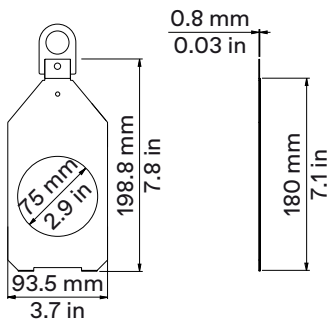

Physical

● Yoke	Manual (standard) or Pole Operated Pan-Tilt (optional)
● Materials	Flame-retardant technopolymer reinforced with fiberglass
● Framing System	Four blade framing system, each shutter blade is adjustable for radial position and angle
● Weight	Body: 6 Kg / 13.23 lbs - With Profile Zoom 28°/40° optic: 8.5 Kg / 18.74 lbs
● Length	Body: 362 mm / 14.25 in - With Profile Zoom 28°/40° optic: 601 mm / 23.66 in
● Height	189 mm / 7.44 in - With bracket: 372 mm / 14.64 in
● Width	355 mm / 13.97 in
● IP Rating	IP20 (available IP65 LEDko Ext Series)
● Color Options	Black (standard), custom color on request (optional)

* with Profile Zoom 28°/40° optic

*Standard gobo holder

*Yoke

LEDko Optics dimensions and weight

Product	Optics	Length	Weight
	Lens Tube Profile 10°	900 mm (35.4 in)	9 Kg (19.8 lbs)

Product	Optics	Length	Weight
	Lens Tube Profile 14°	750 mm (35.4 in)	9 Kg (19.8 lbs)
	Lens Tube Profile 70°	750 mm (35.4 in)	8.68 Kg (19.14 lbs)

Product	Optics	Length	Weight
	Lens Tube Profile 19°	670 mm (26.3 in)	9.15 Kg (20.17 lbs)
	Lens Tube Profile 26°	670 mm (26.3 in)	9.05 Kg (19.95 lbs)
	Lens Tube Profile 36°	670 mm (26.3 in)	9.35 Kg (20.60 lbs)
	Lens Tube Profile 50°	670 mm (26.3 in)	9.05 Kg (19.95 lbs)

Product	Optics	Length	Weight
	Profile Zoom 15°-35°	886 mm (34.9 in)	13.05 Kg (28.77 lbs)

Product	Optics	Length	Weight
	Profile Zoom 25°-50°	783 mm (30.8 in)	11.2 Kg (24.69 lbs)

Product	Optics	Length	Weight
	Profile Zoom 28°-40°	601 mm (23.7 in)	8.3 Kg (18.3 lbs)
	Soft Profile Fresnel Zoom 14°-40°	601 mm (23.7 in)	7.75 Kg (17.09 lbs)
	Soft Profile PC Zoom 11°-38°	601 mm (23.7 in)	8.25 Kg (18.19 lbs)