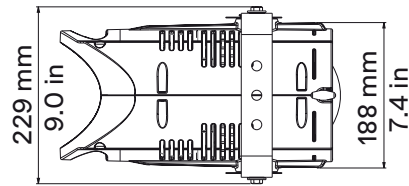

Physical

● Yoke	Manual (standard) or Pole Operated Pan-Tilt (optional)
● Materials	Flame-retardant technopolymer reinforced with fiberglass
● Framing System	Four blade framing system, each shutter blade is adjustable for radial position and angle
● Weight	Body: 6 Kg / 13.23 lbs - With Profile Zoom 28°/40° optic: 8.5 Kg / 18.74 lbs
● Length	Body: 362 mm / 14.25 in - With Profile Zoom 28°/40° optic: 601 mm / 23.66 in
● Height	189 mm / 7.44 in - With bracket: 372 mm / 14.64 in
● Width	355 mm / 13.97 in
● IP Rating	IP20 (available IP65 LEDko Ext Series)
● Color Options	Black (standard), custom color on request (optional)

* with Profile Zoom 28°/40° optic

*Standard gobo holder

*Yoke

LEDko Optics dimensions and weight

Product	Optics	Length	Weight
	Lens Tube Profile 10°	900 mm (35.4 in)	9 Kg (19.8 lbs)

Product	Optics	Length	Weight
	Lens Tube Profile 14°	750 mm (35.4 in)	9 Kg (19.8 lbs)
	Lens Tube Profile 70°	750 mm (35.4 in)	8.68 Kg (19.14 lbs)

Product	Optics	Length	Weight
	Lens Tube Profile 19°	670 mm (26.3 in)	9.15 Kg (20.17 lbs)
	Lens Tube Profile 26°	670 mm (26.3 in)	9.05 Kg (19.95 lbs)
	Lens Tube Profile 36°	670 mm (26.3 in)	9.35 Kg (20.60 lbs)
	Lens Tube Profile 50°	670 mm (26.3 in)	9.05 Kg (19.95 lbs)

Product	Optics	Length	Weight
	Profile Zoom 15°-35°	886 mm (34.9 in)	13.05 Kg (28.77 lbs)

Product	Optics	Length	Weight
	Profile Zoom 25°-50°	783 mm (30.8 in)	11.2 Kg (24.69 lbs)

Product	Optics	Length	Weight
	Profile Zoom 28°-40°	601 mm (23.7 in)	8.3 Kg (18.3 lbs)
	Soft Profile Fresnel Zoom 14°-40°	601 mm (23.7 in)	7.75 Kg (17.09 lbs)
	Soft Profile PC Zoom 11°-38°	601 mm (23.7 in)	8.25 Kg (18.19 lbs)