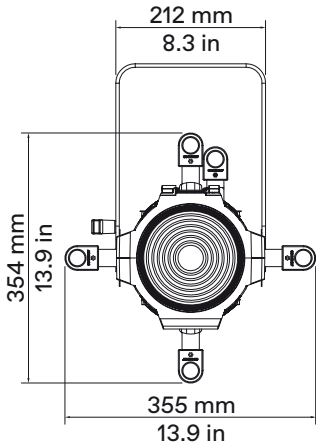

Physical

● Yoke	Manual (standard) or Pole Operated Pan-Tilt (optional)
● Materials	Flame-retardant technopolymer reinforced with fiberglass
● Framing System	Four blade framing system, each shutter blade is adjustable for radial position and angle
● Weight	Body: 6 Kg / 13.23 lbs - With Profile Zoom 28°/40° optic: 8.5 Kg / 18.74 lbs
● Length	Body: 362 mm / 14.25 in - With Profile Zoom 28°/40° optic: 601 mm / 23.66 in
● Height	189 mm / 7.44 in - With bracket: 372 mm / 14.64 in
● Width	355 mm / 13.97 in
● IP Rating	IP20 (available IP65 LEDko Ext Series)
● Color Options	Black (standard), custom color on request (optional)

* with Profile Zoom 28°/40° optic

*Standard gobo holder

*Yoke

LEDko Optics dimensions and weight

Product	Optics	Length	Weight
	Lens Tube Profile 10°	900 mm (35.4 in)	9 Kg (19.8 lbs)

Product	Optics	Length	Weight
	Lens Tube Profile 14°	750 mm (35.4 in)	9 Kg (19.8 lbs)
	Lens Tube Profile 70°	750 mm (35.4 in)	8.68 Kg (19.14 lbs)

Product	Optics	Length	Weight
	Lens Tube Profile 19°	670 mm (26.3 in)	9.15 Kg (20.17 lbs)
	Lens Tube Profile 26°	670 mm (26.3 in)	9.05 Kg (19.95 lbs)
	Lens Tube Profile 36°	670 mm (26.3 in)	9.35 Kg (20.60 lbs)
	Lens Tube Profile 50°	670 mm (26.3 in)	9.05 Kg (19.95 lbs)

Product	Optics	Length	Weight
	Profile Zoom 15°-35°	886 mm (34.9 in)	13.05 Kg (28.77 lbs)

Product	Optics	Length	Weight
	Profile Zoom 25°-50°	783 mm (30.8 in)	11.2 Kg (24.69 lbs)

Product	Optics	Length	Weight
	Profile Zoom 28°-40°	601 mm (23.7 in)	8.3 Kg (18.3 lbs)
	Soft Profile Fresnel Zoom 14°-40°	601 mm (23.7 in)	7.75 Kg (17.09 lbs)
	Soft Profile PC Zoom 11°-38°	601 mm (23.7 in)	8.25 Kg (18.19 lbs)