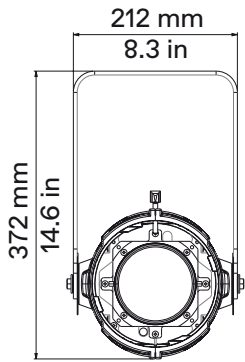

Physical

● Yoke	Manual (standard) or Pole Operated Pan-Tilt (optional)
● Materials	Flame-retardant technopolymer reinforced with fiberglass
● Framing System	Four blade framing system, each shutter blade is adjustable for radial position and angle
● Weight	Body: 6 Kg / 13.23 lbs - With Profile Zoom 28°/40° optic: 8.5 Kg / 18.74 lbs
● Length	Body: 362 mm / 14.25 in - With Profile Zoom 28°/40° optic: 601 mm / 23.66 in
● Height	189 mm / 7.44 in - With bracket: 372 mm / 14.64 in
● Width	355 mm / 13.97 in
● IP Rating	IP20 (available IP65 LEDko Ext Series)
● Color Options	Black (standard), custom color on request (optional)

* with Profile Zoom 28°/40° optic

*Standard gobo holder

*Yoke

LEDko Optics dimensions and weight

Product	Optics	Length	Weight
	Lens Tube Profile 10°	900 mm (35.4 in)	9 Kg (19.8 lbs)

Product	Optics	Length	Weight
	Lens Tube Profile 14°	750 mm (35.4 in)	9 Kg (19.8 lbs)
	Lens Tube Profile 70°	750 mm (35.4 in)	8.68 Kg (19.14 lbs)

Product	Optics	Length	Weight
	Lens Tube Profile 19°	670 mm (26.3 in)	9.15 Kg (20.17 lbs)
	Lens Tube Profile 26°	670 mm (26.3 in)	9.05 Kg (19.95 lbs)
	Lens Tube Profile 36°	670 mm (26.3 in)	9.35 Kg (20.60 lbs)
	Lens Tube Profile 50°	670 mm (26.3 in)	9.05 Kg (19.95 lbs)

Product	Optics	Length	Weight
	Profile Zoom 15°-35°	886 mm (34.9 in)	13.05 Kg (28.77 lbs)

Product	Optics	Length	Weight
	Profile Zoom 25°-50°	783 mm (30.8 in)	11.2 Kg (24.69 lbs)

Product	Optics	Length	Weight
	Profile Zoom 28°-40°	601 mm (23.7 in)	8.3 Kg (18.3 lbs)
	Soft Profile Fresnel Zoom 14°-40°	601 mm (23.7 in)	7.75 Kg (17.09 lbs)
	Soft Profile PC Zoom 11°-38°	601 mm (23.7 in)	8.25 Kg (18.19 lbs)