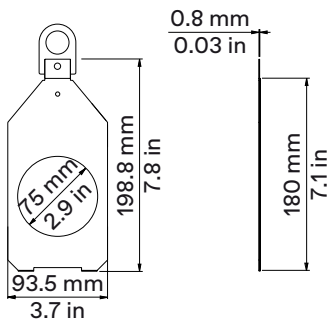

Physical

● Yoke	Manual (standard) or Pole Operated Pan-Tilt (Optional)
● Materials	Flame-retardant technopolymer reinforced with fiberglass
● Framing System	Four stainless steel shutter blades in a two-plane assembly, 0.40mm (AISI 316)
● Weight	Body: 6 kg / 13.22 lbs - With Profile Zoom 28°/40° 8.5 Kg / 18.74 lbs
● Length	Body: 362 mm / 14.25 in - With Profile Zoom 28°/40° optic: 601 mm / 23.66 in
● Height	189 mm / 7.44 in - With bracket: 372 mm / 14.64 in
● Width	355 mm / 13.97 in
● IP Rating	IP20 (available IP65 LEDko Ext Series)
● Color options	Black (standard), custom color on request (optional)

04 → Strobe Effect

05 → Special Functions

1 Channel

01 → Master Dimmer

* with Profile Zoom 28°/40° optic

*Standard gobo holder

*Yoke

LEDko Optics dimensions and weight

Product	Optics	Length	Weight
	Lens Tube Profile 10°	900 mm (35.4 in)	9 Kg (19.8 lbs)
	Lens Tube Profile 14°	750 mm (35.4 in)	9 Kg (19.8 lbs)
	Lens Tube Profile 70°	750 mm (35.4 in)	8.68 Kg (19.14 lbs)
	Lens Tube Profile 19°	670 mm (26.3 in)	9.15 Kg (20.17 lbs)
	Lens Tube Profile 26°	670 mm (26.3 in)	9.05 Kg (19.95 lbs)
	Lens Tube Profile 36°	670 mm (26.3 in)	9.35 Kg (20.60 lbs)
	Lens Tube Profile 50°	670 mm (26.3 in)	9.05 Kg (19.95 lbs)
	Profile Zoom 15°-35°	886 mm (34.9 in)	13.05 Kg (28.77 lbs)
	Profile Zoom 25°-50°	783 mm (30.8 in)	11.2 Kg (24.69 lbs)
	Profile Zoom 28°-40°	601 mm (23.7 in)	8.3 Kg (18.3 lbs)
	Soft Profile Fresnel Zoom 14°-40°	601 mm (23.7 in)	7.75 Kg (17.09 lbs)
	Soft Profile PC Zoom 11°-38°	601 mm (23.7 in)	8.25 Kg (18.19 lbs)