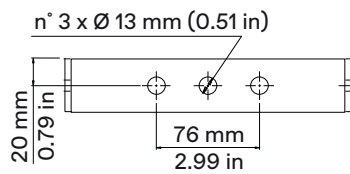

*Standard gobo holder

*Yoke