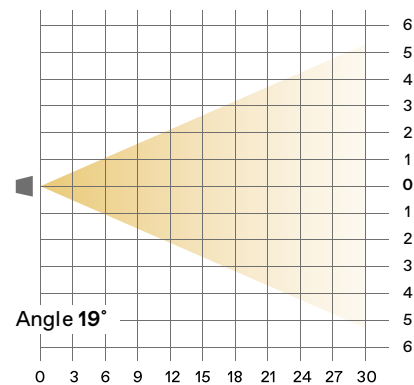

Product	Optics	Length	Weight
	Lens Tube Profile 10°	900 mm (35.4 in)	9 Kg (19.8 lbs)
	Lens Tube Profile 14°	750 mm (35.4 in)	9 Kg (19.8 lbs)
	Lens Tube Profile 70°	750 mm (35.4 in)	8.68 Kg (19.14 lbs)
	Lens Tube Profile 19°	670 mm (26.3 in)	9.15 Kg (20.17 lbs)
	Lens Tube Profile 26°	670 mm (26.3 in)	9.05 Kg (19.95 lbs)
	Lens Tube Profile 36°	670 mm (26.3 in)	9.35 Kg (20.60 lbs)
	Lens Tube Profile 50°	670 mm (26.3 in)	9.05 Kg (19.95 lbs)
	Profile Zoom 15°-35°	886 mm (34.9 in)	13.05 Kg (28.77 lbs)
	Profile Zoom 25°-50°	783 mm (30.8 in)	11.2 Kg (24.69 lbs)
	Profile Zoom 28°-40°	601 mm (23.7 in)	8.3 Kg (18.3 lbs)
	Soft Profile Fresnel Zoom 14°-40°	601 mm (23.7 in)	7.75 Kg (17.09 lbs)
	Soft Profile PC Zoom 11°-38°	601 mm (23.7 in)	8.25 Kg (18.19 lbs)

Optic: Lens Tube 26°

Distance(m)	1	2	3	4	5	6	7	8	9	10	
lux	3.200K	120.240	30.060	13.360	7.515	4.810	3.340	2.454	1.879	1.484	1.202
Diameter Ø (m)	0,46	0,92	1,39	1,85	2,31	2,77	3,23	3,69	4,16	4,62	
lux	3.200K	CRI 91	TLCI 90								