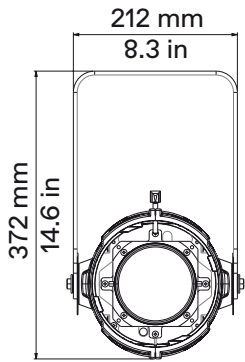

Physical

● Yoke	Manual (standard) or Pole Operated Pan-Tilt (Optional)
● Materials	Flame-retardant technopolymer reinforced with fiberglass
● Framing System	Four stainless steel shutter blades in a two-plane assembly, 0.40mm (AISI 316)
● Weight	Body: 6 kg / 13.22 lbs - With Profile Zoom 28°/40° 8.5 Kg / 18.74 lbs
● Length	Body: 362 mm / 14.25 in - With Profile Zoom 28°/40° optic: 601 mm / 23.66 in
● Height	189 mm / 7.44 in - With bracket: 372 mm / 14.64 in
● Width	355 mm / 13.97 in
● IP Rating	IP20 (available IP65 LEDko Ext Series)
● Color options	Black (standard), custom color on request (optional)

04 → Strobe Effect

05 → Special Functions

1 Channel

01 → Master Dimmer

* with Profile Zoom 28°/40° optic

*Standard gobo holder

*Yoke

LEDko Optics dimensions and weight

Product	Optics	Length	Weight
	Lens Tube Profile 10°	900 mm (35.4 in)	9 Kg (19.8 lbs)
	Lens Tube Profile 14°	750 mm (35.4 in)	9 Kg (19.8 lbs)
	Lens Tube Profile 70°	750 mm (35.4 in)	8.68 Kg (19.14 lbs)
	Lens Tube Profile 19°	670 mm (26.3 in)	9.15 Kg (20.17 lbs)
	Lens Tube Profile 26°	670 mm (26.3 in)	9.05 Kg (19.95 lbs)
	Lens Tube Profile 36°	670 mm (26.3 in)	9.35 Kg (20.60 lbs)
	Lens Tube Profile 50°	670 mm (26.3 in)	9.05 Kg (19.95 lbs)
	Profile Zoom 15°-35°	886 mm (34.9 in)	13.05 Kg (28.77 lbs)
	Profile Zoom 25°-50°	783 mm (30.8 in)	11.2 Kg (24.69 lbs)
	Profile Zoom 28°-40°	601 mm (23.7 in)	8.3 Kg (18.3 lbs)
	Soft Profile Fresnel Zoom 14°-40°	601 mm (23.7 in)	7.75 Kg (17.09 lbs)
	Soft Profile PC Zoom 11°-38°	601 mm (23.7 in)	8.25 Kg (18.19 lbs)