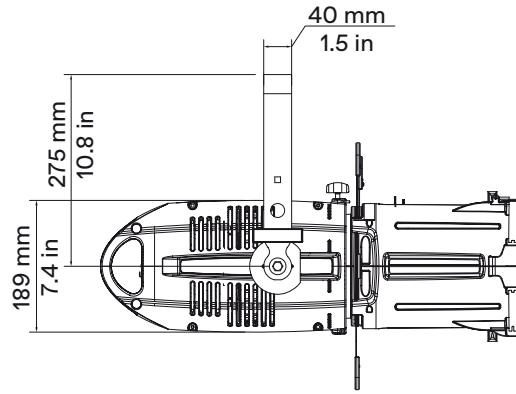

* with Profile Zoom 28°/40° optic