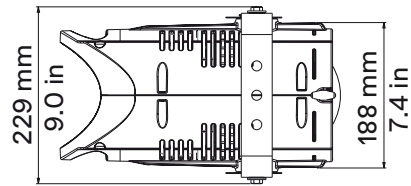

Physical

● Yoke	Manual (standard) or Pole Operated Pan-Tilt (Optional)
● Materials	Flame-retardant technopolymer reinforced with fiberglass
● Framing System	Four stainless steel shutter blades in a two-plane assembly, 0.40mm (AISI 316)
● Weight	Body: 6 kg / 13.22 lbs - With Profile Zoom 28°/40° 8.5 Kg / 18.74 lbs
● Length	Body: 362 mm / 14.25 in - With Profile Zoom 28°/40° optic: 601 mm / 23.66 in
● Height	189 mm / 7.44 in - With bracket: 372 mm / 14.64 in
● Width	355 mm / 13.97 in
● IP Rating	IP20 (available IP65 LEDko Ext Series)
● Color options	Black (standard), custom color on request (optional)

04 → Strobe Effect

05 → Special Functions

1 Channel

01 → Master Dimmer

* with Profile Zoom 28°/40° optic

*Standard gobo holder

*Yoke

LEDko Optics dimensions and weight

Product	Optics	Length	Weight
	Lens Tube Profile 10°	900 mm (35.4 in)	9 Kg (19.8 lbs)
	Lens Tube Profile 14°	750 mm (35.4 in)	9 Kg (19.8 lbs)
	Lens Tube Profile 70°	750 mm (35.4 in)	8.68 Kg (19.14 lbs)
	Lens Tube Profile 19°	670 mm (26.3 in)	9.15 Kg (20.17 lbs)
	Lens Tube Profile 26°	670 mm (26.3 in)	9.05 Kg (19.95 lbs)
	Lens Tube Profile 36°	670 mm (26.3 in)	9.35 Kg (20.60 lbs)
	Lens Tube Profile 50°	670 mm (26.3 in)	9.05 Kg (19.95 lbs)
	Profile Zoom 15°-35°	886 mm (34.9 in)	13.05 Kg (28.77 lbs)
	Profile Zoom 25°-50°	783 mm (30.8 in)	11.2 Kg (24.69 lbs)
	Profile Zoom 28°-40°	601 mm (23.7 in)	8.3 Kg (18.3 lbs)
	Soft Profile Fresnel Zoom 14°-40°	601 mm (23.7 in)	7.75 Kg (17.09 lbs)
	Soft Profile PC Zoom 11°-38°	601 mm (23.7 in)	8.25 Kg (18.19 lbs)