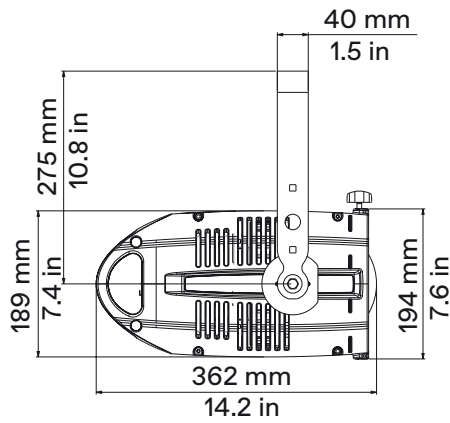

Physical

● Yoke	Manual (standard) or Pole Operated Pan-Tilt (Optional)
● Materials	Flame-retardant technopolymer reinforced with fiberglass
● Framing System	Four stainless steel shutter blades in a two-plane assembly, 0.40mm (AISI 316)
● Weight	Body: 6 kg / 13.22 lbs - With Profile Zoom 28°/40° 8.5 Kg / 18.74 lbs
● Length	Body: 362 mm / 14.25 in - With Profile Zoom 28°/40° optic: 601 mm / 23.66 in
● Height	189 mm / 7.44 in - With bracket: 372 mm / 14.64 in
● Width	355 mm / 13.97 in
● IP Rating	IP20 (available IP65 LEDko Ext Series)
● Color options	Black (standard), custom color on request (optional)

04 → Strobe Effect

05 → Special Functions

1 Channel

01 → Master Dimmer

* with Profile Zoom 28°/40° optic

*Standard gobo holder

*Yoke

LEDko Optics dimensions and weight

Product	Optics	Length	Weight
	Lens Tube Profile 10°	900 mm (35.4 in)	9 Kg (19.8 lbs)
	Lens Tube Profile 14°	750 mm (35.4 in)	9 Kg (19.8 lbs)
	Lens Tube Profile 70°	750 mm (35.4 in)	8.68 Kg (19.14 lbs)
	Lens Tube Profile 19°	670 mm (26.3 in)	9.15 Kg (20.17 lbs)
	Lens Tube Profile 26°	670 mm (26.3 in)	9.05 Kg (19.95 lbs)
	Lens Tube Profile 36°	670 mm (26.3 in)	9.35 Kg (20.60 lbs)
	Lens Tube Profile 50°	670 mm (26.3 in)	9.05 Kg (19.95 lbs)
	Profile Zoom 15°-35°	886 mm (34.9 in)	13.05 Kg (28.77 lbs)
	Profile Zoom 25°-50°	783 mm (30.8 in)	11.2 Kg (24.69 lbs)
	Profile Zoom 28°-40°	601 mm (23.7 in)	8.3 Kg (18.3 lbs)
	Soft Profile Fresnel Zoom 14°-40°	601 mm (23.7 in)	7.75 Kg (17.09 lbs)
	Soft Profile PC Zoom 11°-38°	601 mm (23.7 in)	8.25 Kg (18.19 lbs)