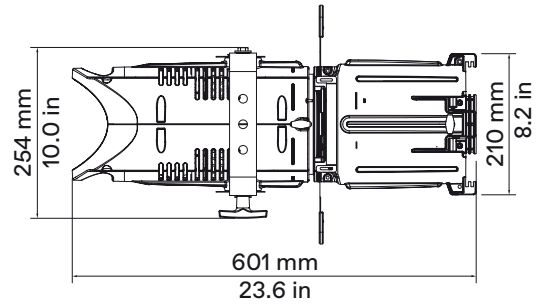

* with Profile Zoom 28°/40° optic