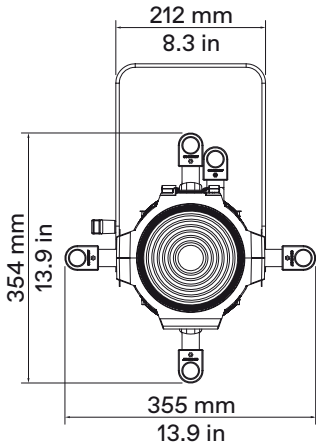

* with Profile Zoom 28°/40° optic