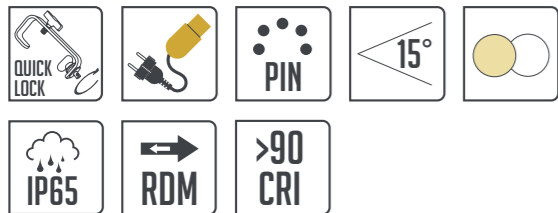

SPECTRUM P2 VW

OUTDOOR VARI-WHITE LIGHTING ESSENTIAL

The CLF Spectrum P2 VW features high output and a very precise white control between 2700K and 6500K. A CRI level of 90 and accurate dimming control make the CLF Spectrum P2 VW very suitable for any high demanding application. A very homogenous 15° beam angle is delivered by the 14 high power LEDs which are specially selected. IP65 rating makes the Spectrum P2 suitable for both in- and outdoor use.

A unique single bracket design provides both standing and hanging opportunities, all in a touring-ready aluminum housing. The LCD display offers easy access to the menu settings and manual control. Silent operation is ensured because of the intelligent cooling system. Data and power can be connected through the IP65 5 pin locking XLR and PowerCON TRUE1 connectors.

- UNIQUE BRACKET DESIGN
- TOURING-READY HOUSING
- VARI-WHITE (2700K - 6500K)
- IP65 RATING
- ULTRA-SILENT
- RDM READY
- 15° BEAM ANGLE

FACTSHEET

| | |
|----------------------|-------------------------------------|
| DMX channels | 2, 3, 4, 5, 6 |
| Beam angle | 15° |
| Power supply | 100 - 240 VAC |
| Power consumption | Max. 107,5 Watt |
| Cooling | Passive cooling |
| DMX connection | DMX 5 p in en out (3p optional) |
| Dimensions | 260 x 180 x 290 mm (lxwxh) |
| Weight | 5,5 Kg |
| Certification | CE, RoHS |
| Item number | 157200 |
| Included items | Power cable, manual |
| IP rating | IP65 |
| Optional accessories | Snoot, Barndoor, Flightcase & stand |