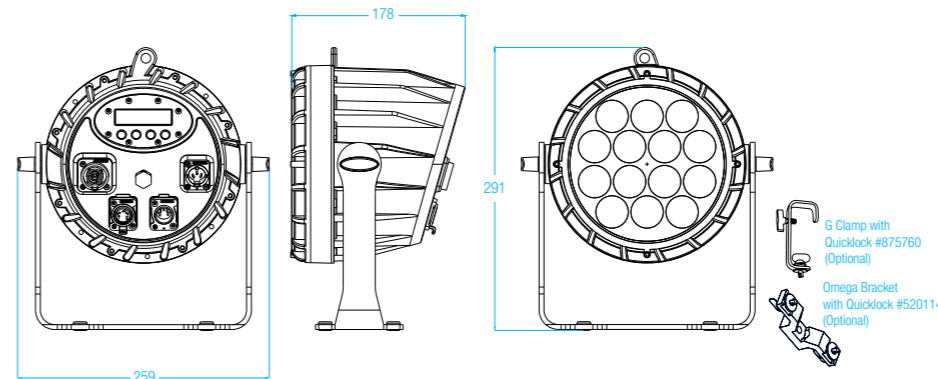

SPECTRUM P2 VW

OUTDOOR VARI-WHITE LIGHTING ESSENTIAL

The CLF Spectrum P2 VW features high output and a very precise white control between 2700K and 6500K. A CRI level of 90 and accurate dimming control make the CLF Spectrum P2 VW very suitable for any high demanding application. A very homogenous 15° beam angle is delivered by the 14 high power LEDs which are specially selected. IP65 rating makes the Spectrum P2 suitable for both in- and outdoor use.

A unique single bracket design provides both standing and hanging opportunities, all in a touring-ready aluminum housing. The LCD display offers easy access to the menu settings and manual control. Silent operation is ensured because of the intelligent cooling system. Data and power can be connected through the IP65 5 pin locking XLR and PowerCON TRUE1 connectors.

- UNIQUE BRACKET DESIGN
- TOURING-READY HOUSING
- VARI-WHITE (2700K - 6500K)
- IP65 RATING
- ULTRA-SILENT
- RDM READY
- 15° BEAM ANGLE

FACTSHEET

| | |
|----------------------|-------------------------------------|
| DMX channels | 2, 3, 4, 5, 6 |
| Beam angle | 15° |
| Power supply | 100 - 240 VAC |
| Power consumption | Max. 107,5 Watt |
| Cooling | Passive cooling |
| DMX connection | DMX 5 p in en out (3p optional) |
| Dimensions | 260 x 180 x 290 mm (lxwxh) |
| Weight | 5,5 Kg |
| Certification | CE, RoHS |
| Item number | 157200 |
| Included items | Power cable, manual |
| IP rating | IP65 |
| Optional accessories | Snoot, Barndoor, Flightcase & stand |