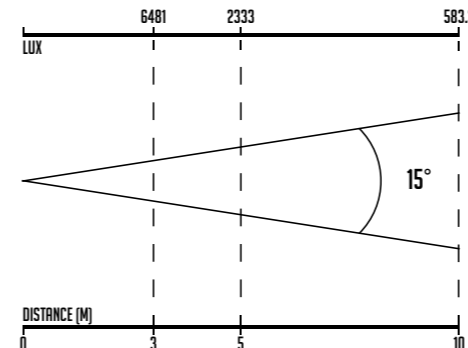

SPECTRUM P2 VW

OUTDOOR VARI-WHITE LIGHTING ESSENTIAL

The CLF Spectrum P2 VW features high output and a very precise white control between 2700K and 6500K. A CRI level of 90 and accurate dimming control make the CLF Spectrum P2 VW very suitable for any high demanding application. A very homogenous 15° beam angle is delivered by the 14 high power LEDs which are specially selected. IP65 rating makes the Spectrum P2 suitable for both in- and outdoor use.

A unique single bracket design provides both standing and hanging opportunities, all in a touring-ready aluminum housing. The LCD display offers easy access to the menu settings and manual control. Silent operation is ensured because of the intelligent cooling system. Data and power can be connected through the IP65 5 pin locking XLR and PowerCON TRUE1 connectors.

- UNIQUE BRACKET DESIGN
- TOURING-READY HOUSING
- VARI-WHITE (2700K - 6500K)
- IP65 RATING
- ULTRA-SILENT
- RDM READY
- 15° BEAM ANGLE

FACTSHEET

| | |
|----------------------|-------------------------------------|
| DMX channels | 2, 3, 4, 5, 6 |
| Beam angle | 15° |
| Power supply | 100 - 240 VAC |
| Power consumption | Max. 107,5 Watt |
| Cooling | Passive cooling |
| DMX connection | DMX 5 p in en out (3p optional) |
| Dimensions | 260 x 180 x 290 mm (lxwxh) |
| Weight | 5,5 Kg |
| Certification | CE, RoHS |
| Item number | 157200 |
| Included items | Power cable, manual |
| IP rating | IP65 |
| Optional accessories | Snoot, Barndoor, Flightcase & stand |