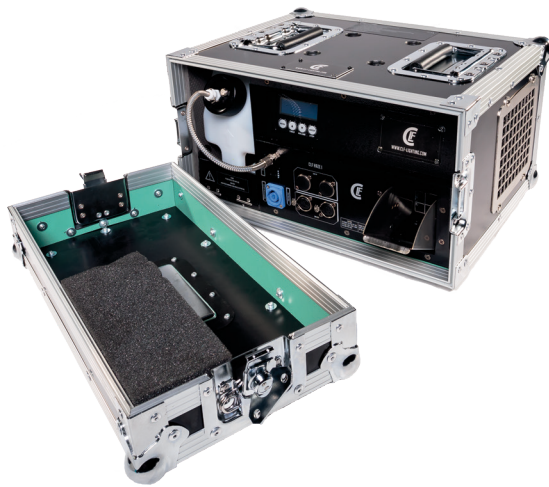

HAZE 1

HAZE 2

- POWER: 1100W
- HEAT-UP TIME: 50 SECONDS
- SILENT MODE FUNCTION
- ADJUSTABLE NOZZLE ANGLE
- 3 & 5 PIN DMX
- FLUID CONTAINER: 3,5L

- POWER: 1220W
- HEAT-UP TIME: 50 SECONDS
- SILENT MODE FUNCTION
- ADJUSTABLE NOZZLE ANGLE
- 3 & 5 PIN DMX
- FLUID CONTAINER: 5L