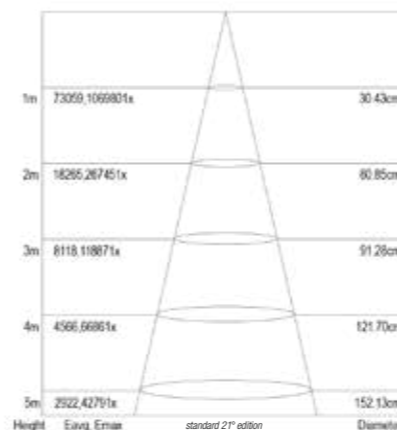

ARES

SUPERIOR RGBW LED WASH 4 INDIVIDUALLY CONTROLLABLE SEGMENTS

The CLF Ares is an extremely powerful LED wash fixture which is perfect for illuminating large surfaces both in- and outdoor. Extreme brightness and an extraordinary even projection make the Ares a true LED alternative for traditional wash lights. The array of 36 calibrated high power RGBW LEDs is divided in four individually controllable horizontal segments.

The Ares is equipped with a punchy 21° beam angle, which can be easily adapted to other beam angles, even elliptical, by using the Smart Filter System®. The unique LED boost mode offers 120% output when only using two colors simultaneously. The Ares comes with an intelligent cooling system which provides extensive fan control and is especially useful for TV and theatre use. All in all, the Ares is a versatile LED wash that can be used for many applications.

FACTSHEET

DMX channels	4-9-11-16-21-27-30
Beam angle	21°*
Power supply	100 - 240 VAC
Power consumption	Max. 360 Watt
Cooling	Intelligent cooling system
DMX connection	3p XLR in & out (5p optional)
Dimensions	495 x 125 x 340 mm (lxwxh)
Dimensions (with stand)	495 x 255 x 387 mm (lxwxh)
Weight (without accessories)	12,7 Kg
Certification	CE, RoHS
Item number	156220
Included items	Cable, barndoor, filter frame & stand
IP rating	IP65
Optional accessories	Flightcase, Omega Bracket