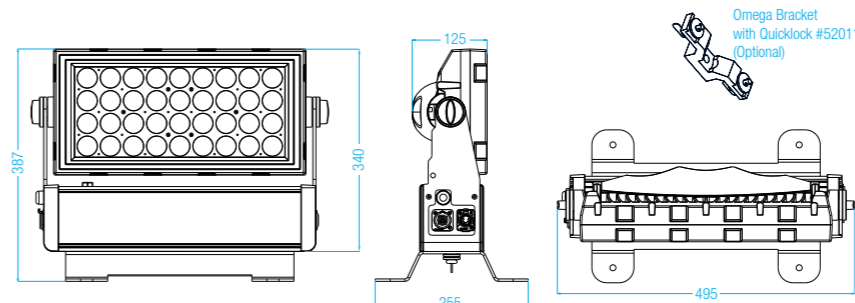

ARES

SUPERIOR RGBW LED WASH 4 INDIVIDUALLY CONTROLLABLE SEGMENTS

The CLF Ares is an extremely powerful LED wash fixture which is perfect for illuminating large surfaces both in- and outdoor. Extreme brightness and an extraordinary even projection make the Ares a true LED alternative for traditional wash lights. The array of 36 calibrated high power RGBW LEDs is divided in four individually controllable horizontal segments.

The Ares is equipped with a punchy 21° beam angle, which can be easily adapted to other beam angles, even elliptical, by using the Smart Filter System®. The unique LED boost mode offers 120% output when only using two colors simultaneously. The Ares comes with an intelligent cooling system which provides extensive fan control and is especially useful for TV and theatre use. All in all, the Ares is a versatile LED wash that can be used for many applications.

The CLF Ares comes with a filterframe, barndoor and a Wireless Solution W-DMX™ receiver on board, but can also be connected with 3-pin XLR connectors. Power is connected through a PowerCON TRUE1 connector.

FACTSHEET

DMX channels	4-9-11-16-21-27-30
Beam angle	21°*
Power supply	100 - 240 VAC
Power consumption	Max. 360 Watt
Cooling	Intelligent cooling system
DMX connection	3p XLR in & out (5p optional)
Dimensions	495 x 125 x 340 mm (lxwxh)
Dimensions (with stand)	495 x 255 x 387 mm (lxwxh)
Weight (without accessories)	12,7 Kg
Certification	CE, RoHS
Item number	156220
Included items	Cable, barndoor, filter frame & stand
IP rating	IP65
Optional accessories	Flightcase, Omega Bracket