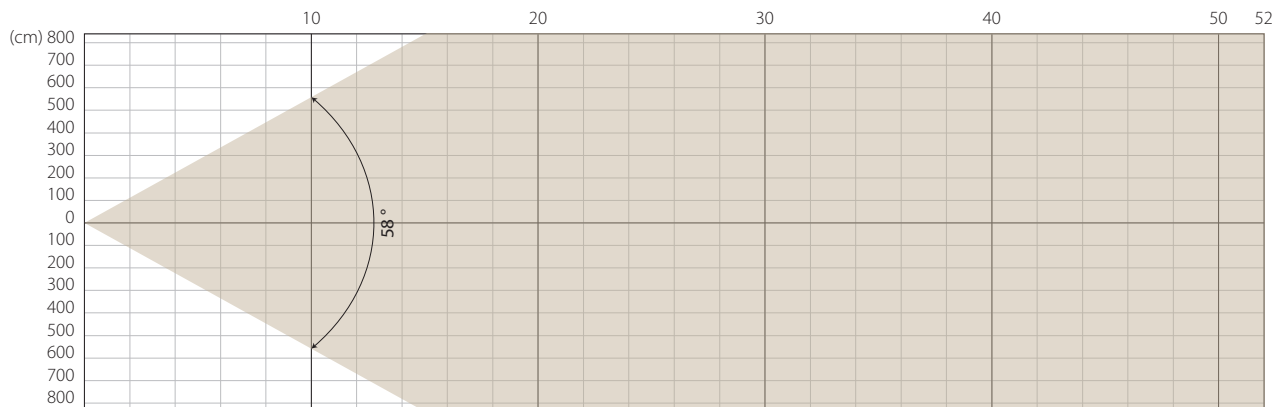

**MIN ZOOM**

**Beam opening**

**Intensity**

Distance (m)	5		10		15		20	
unit	lux	diameter	lux	diameter	lux	diameter	lux	diameter
White	53310	0,61	13090	1,17	5912	1,78	3276	2,36

**MIDDLE ZOOM**

**Beam opening**

**Intensity**

Distance (m)	5		10		15		20	
unit	lux	diameter	lux	diameter	lux	diameter	lux	diameter
White	7664	2,01	2038	3,94	1010	6	585	7,8

**MAX ZOOM**

**Beam opening**

**Intensity**

Distance (m)	5		10		15		20	
unit	lux	diameter	lux	diameter	lux	diameter	lux	diameter
White	1390	5,6	415	11,4	202	17,1	117	22,8

Note: noise measured @1m distance, static status, ambient 31 dBA.

<b>Voltage / Power</b>	100-240V, 50-60HZ	800W
<b>Fixture Dimension / Weight</b>	490x330x710mm	39KG
<b>Packing Dimension / Weight</b>	67x57x69.5cm	58KG