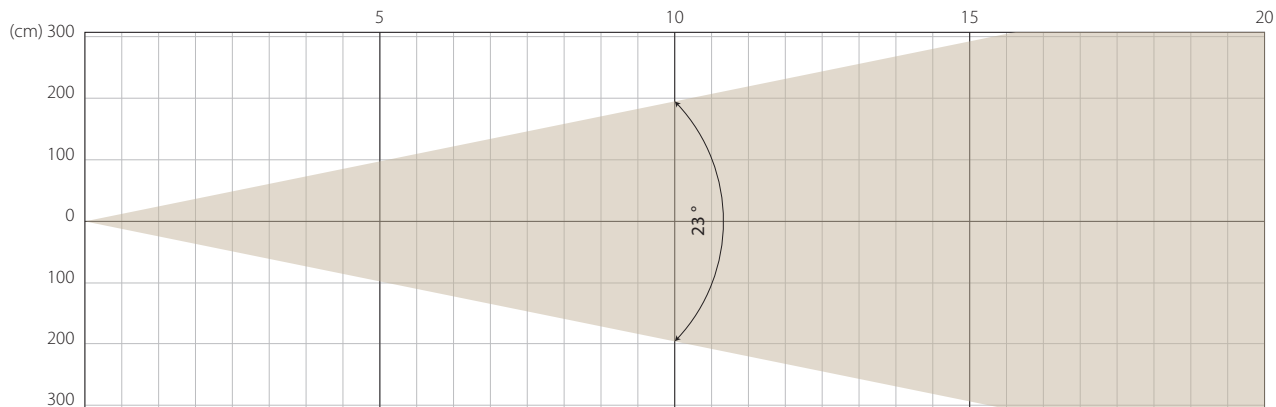

**MIN ZOOM**

**Beam opening**

**Intensity**

Distance (m)	5		10		15		20	
unit	lux	diameter	lux	diameter	lux	diameter	lux	diameter
White	34940	0,61	8543	1,26	3865	1,89	2139	2,52

**MIDDLE ZOOM**

**Beam opening**

**Intensity**

Distance (m)	5		10		15		20	
unit	lux	diameter	lux	diameter	lux	diameter	lux	diameter
White	4573	2,02	1065	3,9	539	5,98	310	7,9

**MAX ZOOM**

**Beam opening**

**Intensity**

Distance (m)	5		10		15		20	
unit	lux	diameter	lux	diameter	lux	diameter	lux	diameter
White	728	5,43	235	10,86	118	16,29	70	21,72

Note: noise measured @1m distance, static status, ambient 31 dBA.

<b>Voltage / Power</b>	100-240V, 50-60HZ	550W
<b>Fixture Dimension / Weight</b>	364.9x210.6x631.6mm	22Kg
<b>Packing Dimension / Weight</b>	44.5x29.5x77cm	30.5Kg