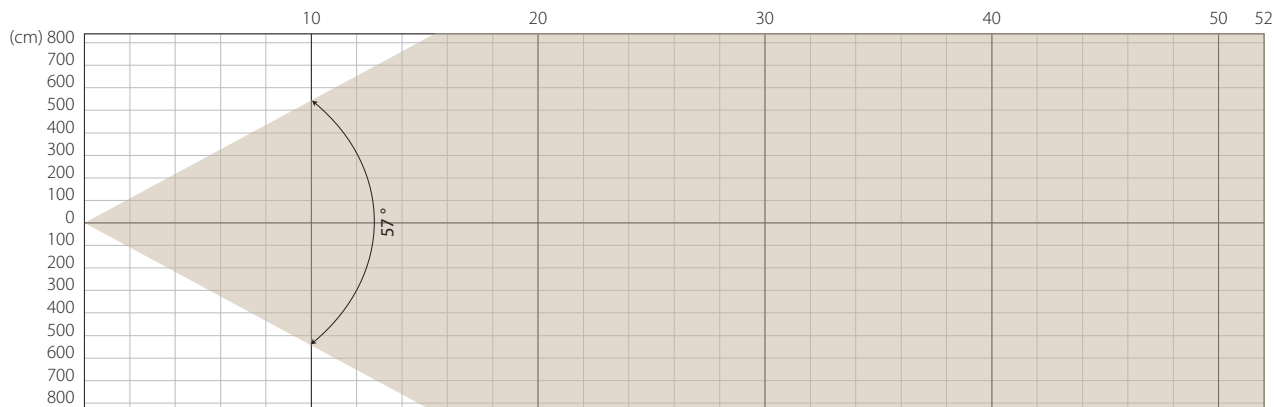

**MIN ZOOM**

**Beam opening**

**Intensity**

Distance (m)	5		10		15		20	
unit	lux	diameter	lux	diameter	lux	diameter	lux	diameter
White	34940	0,61	8543	1,26	3865	1,89	2139	2,52

**MIDDLE ZOOM**

**Beam opening**

**Intensity**

Distance (m)	5		10		15		20	
unit	lux	diameter	lux	diameter	lux	diameter	lux	diameter
White	4573	2,02	1065	3,9	539	5,98	310	7,9

**MAX ZOOM**

**Beam opening**

**Intensity**

Distance (m)	5		10		15		20	
unit	lux	diameter	lux	diameter	lux	diameter	lux	diameter
White	728	5,43	235	10,86	118	16,29	70	21,72