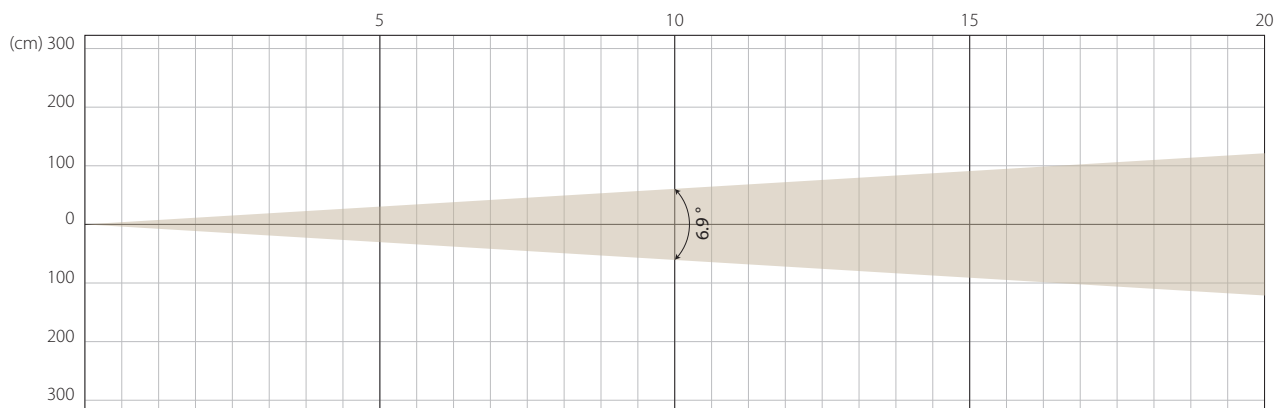

**MIN ZOOM**

**Beam opening**

**Intensity**

Distance (m)	5		10		15		20	
unit	lux	diameter	lux	diameter	lux	diameter	lux	diameter
White	34940	0,61	8543	1,26	3865	1,89	2139	2,52

**MIDDLE ZOOM**

**Beam opening**

**Intensity**

Distance (m)	5		10		15		20	
unit	lux	diameter	lux	diameter	lux	diameter	lux	diameter
White	4573	2,02	1065	3,9	539	5,98	310	7,9

**MAX ZOOM**

**Beam opening**

**Intensity**

Distance (m)	5		10		15		20	
unit	lux	diameter	lux	diameter	lux	diameter	lux	diameter
White	728	5,43	235	10,86	118	16,29	70	21,72

Note: noise measured @1m distance, static status, ambient 31 dBA.

<b>Voltage / Power</b>	100-240V, 50-60HZ	550W
<b>Fixture Dimension / Weight</b>	364.9x210.6x631.6mm	22Kg
<b>Packing Dimension / Weight</b>	44.5x29.5x77cm	30.5Kg