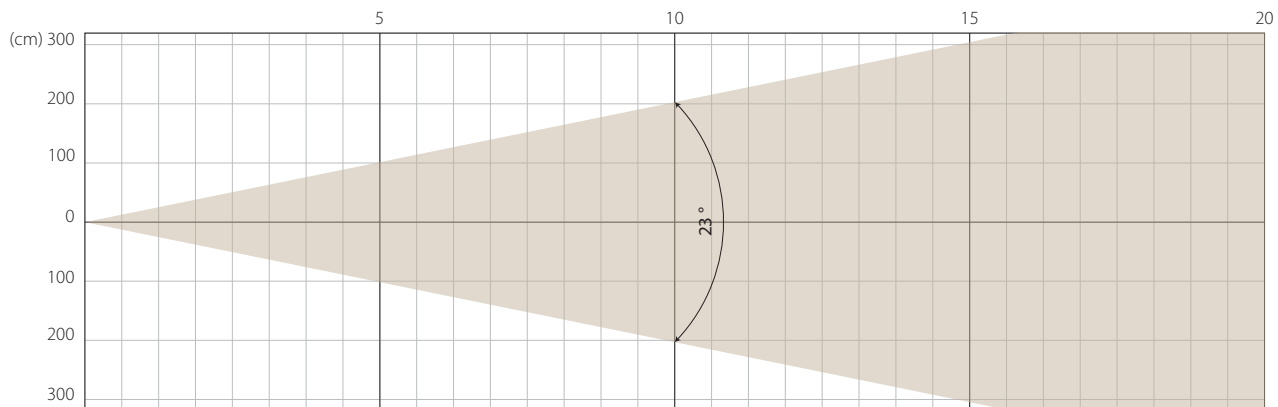

**MIN ZOOM**

**Beam opening**

**Intensity**

Distance (m)	5		10		15		20	
unit	lux	diameter	lux	diameter	lux	diameter	lux	diameter
White	52696	0,62	11720	1,22	5205	1,83	2929	2,44

**MIDDLE ZOOM**

**Beam opening**

**Intensity**

Distance (m)	5		10		15		20	
unit	lux	diameter	lux	diameter	lux	diameter	lux	diameter
White	9991	2,03	2488	4,06	1122	6,09	628	8,12

**MAX ZOOM**

**Beam opening**

**Intensity**

Distance (m)	5		10		15		20	
unit	lux	diameter	lux	diameter	lux	diameter	lux	diameter
White	1858	5,43	551	10,86	266	16,29	151	21,72

Note: noise measured @1m distance, static status, ambient 31 dBA.

<b>Voltage / Power</b>	100-240V, 50-60HZ	1150W
<b>Fixture Dimension / Weight</b>	493.9x280x777.9mm	40Kg
<b>Packing Dimension / Weight</b>	67x57x69.5cm	57Kg