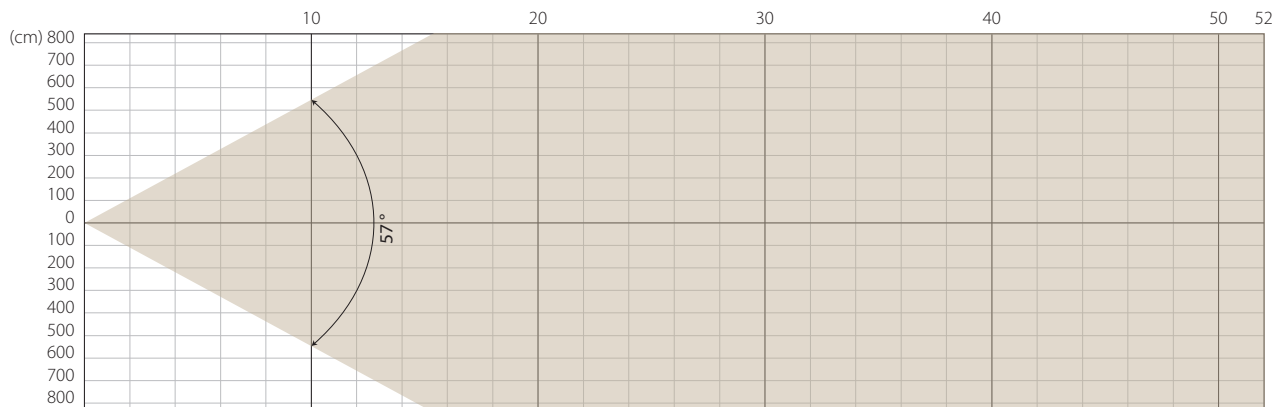

**MIN ZOOM**

**Beam opening**

**Intensity**

Distance (m)	5		10		15		20	
unit	lux	diameter	lux	diameter	lux	diameter	lux	diameter
White	52696	0,62	11720	1,22	5205	1,83	2929	2,44

**MIDDLE ZOOM**

**Beam opening**

**Intensity**

Distance (m)	5		10		15		20	
unit	lux	diameter	lux	diameter	lux	diameter	lux	diameter
White	9991	2,03	2488	4,06	1122	6,09	628	8,12

**MAX ZOOM**

**Beam opening**

**Intensity**

Distance (m)	5		10		15		20	
unit	lux	diameter	lux	diameter	lux	diameter	lux	diameter
White	1858	5,43	551	10,86	266	16,29	151	21,72

Note: noise measured @1m distance, static status, ambient 31 dBA.

<b>Voltage / Power</b>	100-240V, 50-60HZ	1150W
<b>Fixture Dimension / Weight</b>	493.9x280x777.9mm	40Kg
<b>Packing Dimension / Weight</b>	67x57x69.5cm	57Kg