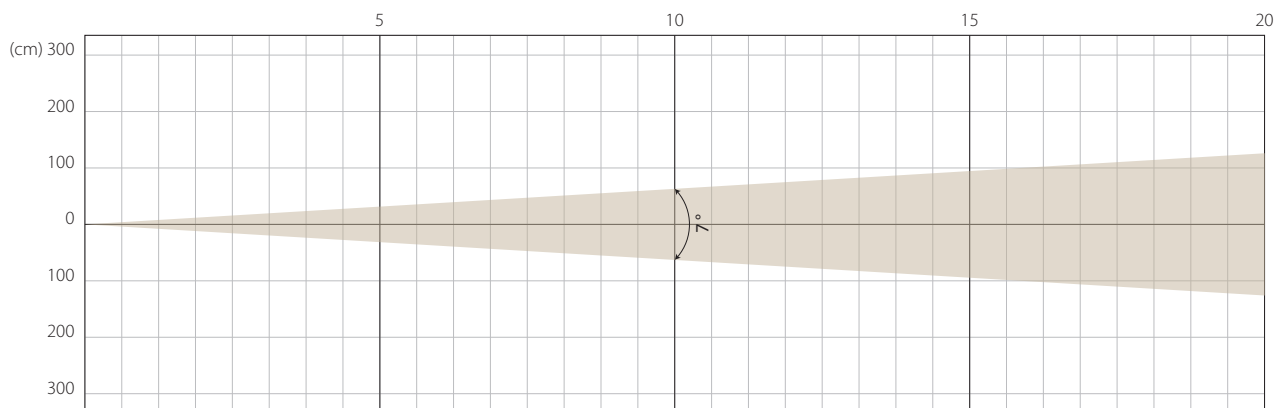

MIN ZOOM

Beam opening

Intensity

Distance (m)	5		10		15		20	
unit	lux	diameter	lux	diameter	lux	diameter	lux	diameter
White	39160	0,62	9474	1,26	4248	1,89	2380	2,52

MIDDLE ZOOM

Beam opening

Intensity

Distance (m)	5		10		15		20	
unit	lux	diameter	lux	diameter	lux	diameter	lux	diameter
White	14000	1,83	3619	3,6	1300	5,33	600	7,2

MAX ZOOM

Beam opening

Intensity

Distance (m)	5		10		15		20	
unit	lux	diameter	lux	diameter	lux	diameter	lux	diameter
White	1188	4,99	350	9,98	169	14,97	98	19,96

Total Flux	19413 lm (@zoom 90)
-------------------	---------------------

Note: noise messured @1m distance, static status, ambient 31 dBA.

Voltage / Power	100-240V, 50-60HZ	550W
Fixture Dimension / Weight	364.9x210.6x591.6mm	22Kg
Packing Dimension / Weight	44.5x29.5x77cm	30.5Kg