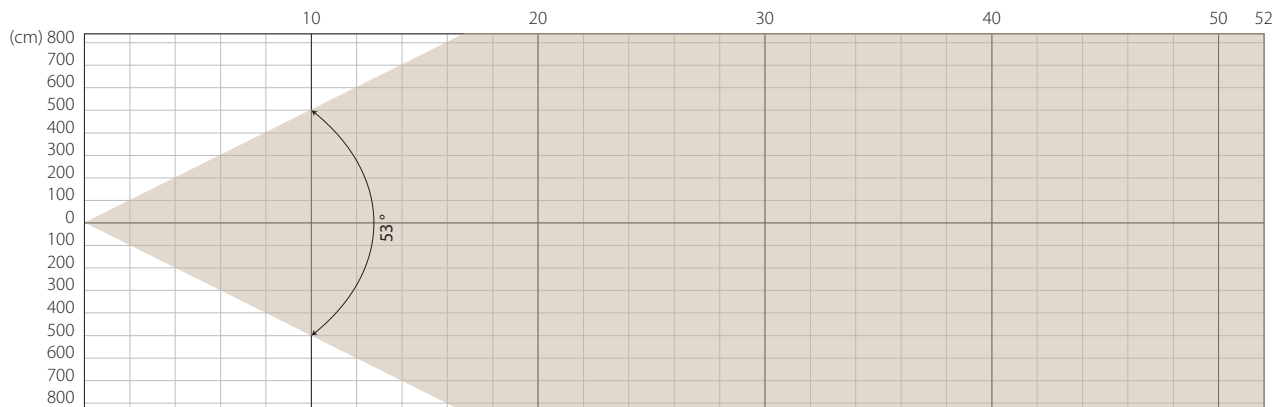

MIN ZOOM

Beam opening

Intensity

Distance (m)	5		10		15		20	
unit	lux	diameter	lux	diameter	lux	diameter	lux	diameter
White	39160	0,62	9474	1,26	4248	1,89	2380	2,52

MIDDLE ZOOM

Beam opening

Intensity

Distance (m)	5		10		15		20	
unit	lux	diameter	lux	diameter	lux	diameter	lux	diameter
White	14000	1,83	3619	3,6	1300	5,33	600	7,2

MAX ZOOM

Beam opening

Intensity

Distance (m)	5		10		15		20	
unit	lux	diameter	lux	diameter	lux	diameter	lux	diameter
White	1188	4,99	350	9,98	169	14,97	98	19,96

Total Flux	19413 lm (@zoom 90)
-------------------	---------------------

Note: noise messured @1m distance, static status, ambient 31 dBA.

Voltage / Power	100-240V, 50-60HZ	550W
Fixture Dimension / Weight	364.9x210.6x591.6mm	22Kg
Packing Dimension / Weight	44.5x29.5x77cm	30.5Kg