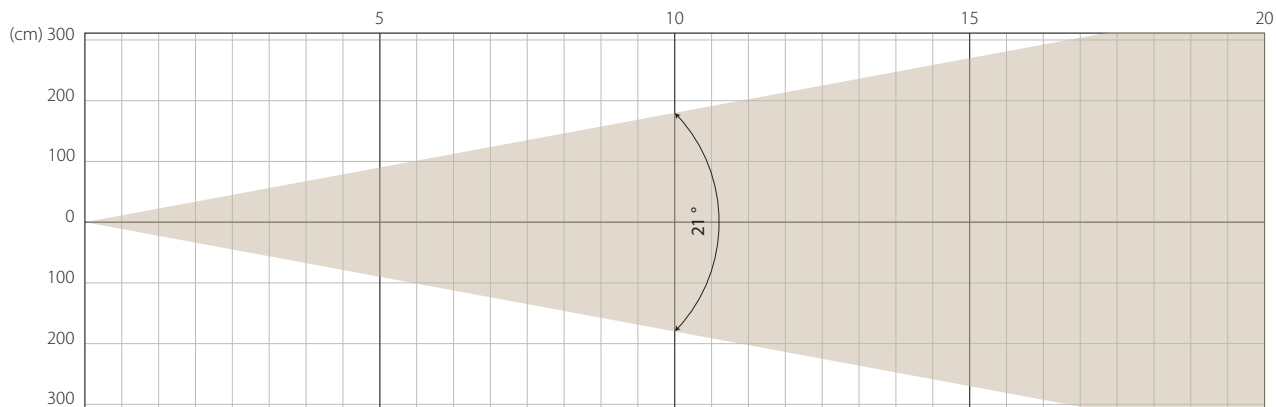

MIN ZOOM

Beam opening

Intensity

Distance (m)	5		10		15		20	
unit	lux	diameter	lux	diameter	lux	diameter	lux	diameter
White	39160	0,62	9474	1,26	4248	1,89	2380	2,52

MIDDLE ZOOM

Beam opening

Intensity

Distance (m)	5		10		15		20	
unit	lux	diameter	lux	diameter	lux	diameter	lux	diameter
White	14000	1,83	3619	3,6	1300	5,33	600	7,2

MAX ZOOM

Beam opening

Intensity

Distance (m)	5		10		15		20	
unit	lux	diameter	lux	diameter	lux	diameter	lux	diameter
White	1188	4,99	350	9,98	169	14,97	98	19,96

Total Flux	19413 lm (@zoom 90)
-------------------	---------------------

Note: noise messured @1m distance, static status, ambient 31 dBA.

Voltage / Power	100-240V, 50-60HZ	550W
Fixture Dimension / Weight	364.9x210.6x591.6mm	22Kg
Packing Dimension / Weight	44.5x29.5x77cm	30.5Kg