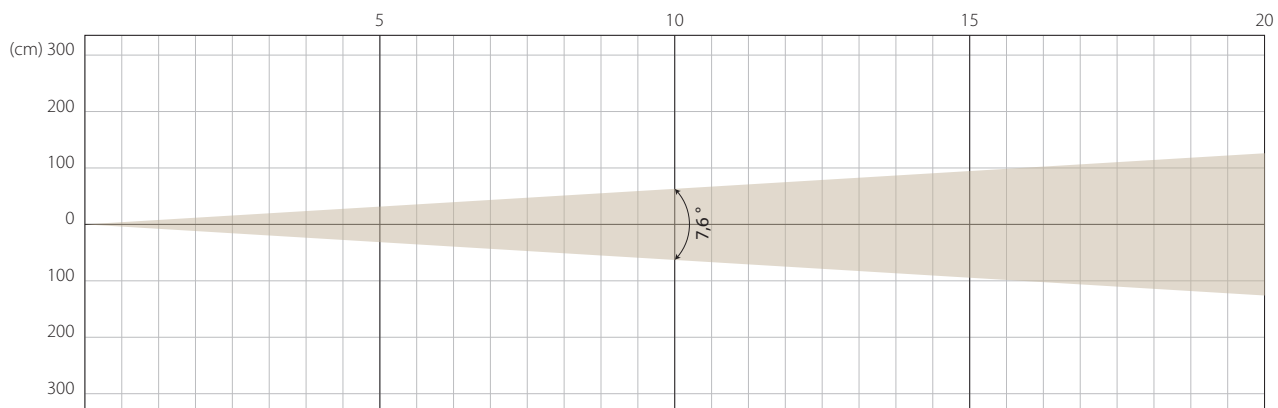

MIN ZOOM

Beam opening

Intensity

Distance (m)	5		10		15		20	
unit	lux	diameter	lux	diameter	lux	diameter	lux	diameter
White	56170	0,66	14530	1,23	6413	1,96	3614	2,16

MIDDLE ZOOM

Beam opening

Intensity

Distance (m)	5		10		15		20	
unit	lux	diameter	lux	diameter	lux	diameter	lux	diameter
White	7851	2,29	2099	4,45	986	6,7	585	9

MAX ZOOM

Beam opening

Intensity

Distance (m)	5		10		15		20	
unit	lux	diameter	lux	diameter	lux	diameter	lux	diameter
White	1585	6,13	451	12,2	221	18,5	120	25

Total Flux	31467 lm (@zoom 80)
-------------------	---------------------

Note: noise messured @1m distance, static status, ambient 31 dBA.

Voltage / Power	100-240V, 50-60HZ	1150W
Fixture Dimension / Weight	493.9x280x737.6mm	38kg
Packing Dimension / Weight	67x57x69.5cm	55kg