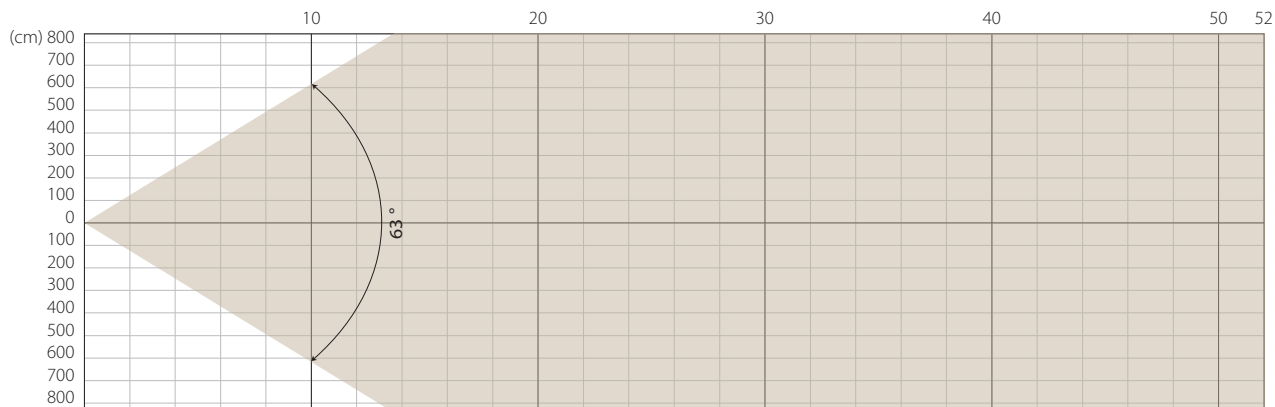

MIN ZOOM

Beam opening

Intensity

Distance (m)	5		10		15		20	
unit	lux	diameter	lux	diameter	lux	diameter	lux	diameter
White	56170	0,66	14530	1,23	6413	1,96	3614	2,16

MIDDLE ZOOM

Beam opening

Intensity

Distance (m)	5		10		15		20	
unit	lux	diameter	lux	diameter	lux	diameter	lux	diameter
White	7851	2,29	2099	4,45	986	6,7	585	9

MAX ZOOM

Beam opening

Intensity

Distance (m)	5		10		15		20	
unit	lux	diameter	lux	diameter	lux	diameter	lux	diameter
White	1585	6,13	451	12,2	221	18,5	120	25

Total Flux	31467 lm (@zoom 80)
-------------------	---------------------

Note: noise messured @1m distance, static status, ambient 31 dBA.

Voltage / Power	100-240V, 50-60HZ	1150W
Fixture Dimension / Weight	493.9x280x737.6mm	38kg
Packing Dimension / Weight	67x57x69.5cm	55kg