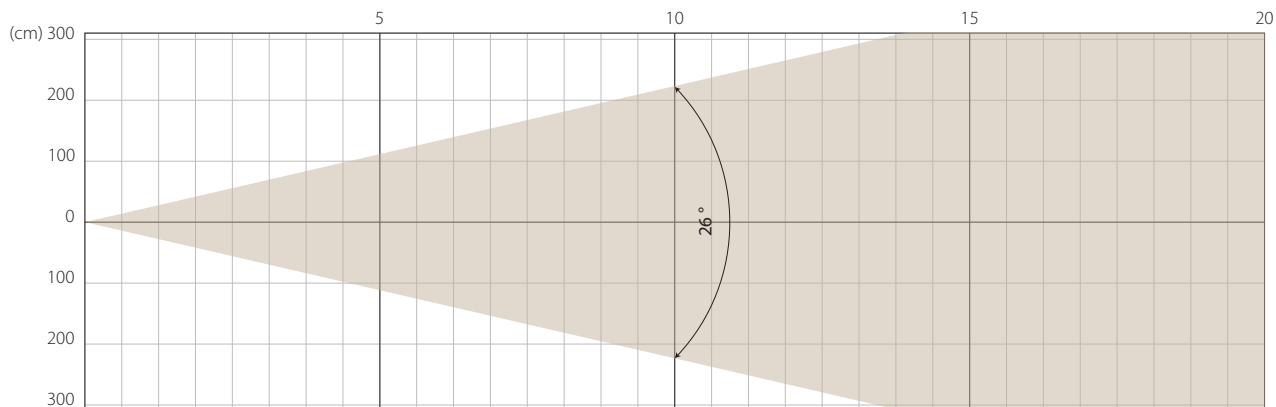

MIN ZOOM

Beam opening

Intensity

Distance (m)	5		10		15		20	
unit	lux	diameter	lux	diameter	lux	diameter	lux	diameter
White	56170	0,66	14530	1,23	6413	1,96	3614	2,16

MIDDLE ZOOM

Beam opening

Intensity

Distance (m)	5		10		15		20	
unit	lux	diameter	lux	diameter	lux	diameter	lux	diameter
White	7851	2,29	2099	4,45	986	6,7	585	9

MAX ZOOM

Beam opening

Intensity

Distance (m)	5		10		15		20	
unit	lux	diameter	lux	diameter	lux	diameter	lux	diameter
White	1585	6,13	451	12,2	221	18,5	120	25

Total Flux	31467 lm (@zoom 80)
-------------------	---------------------

Note: noise messured @1m distance, static status, ambient 31 dBA.

Voltage / Power	100-240V, 50-60HZ	1150W
Fixture Dimension / Weight	493.9x280x737.6mm	38kg
Packing Dimension / Weight	67x57x69.5cm	55kg