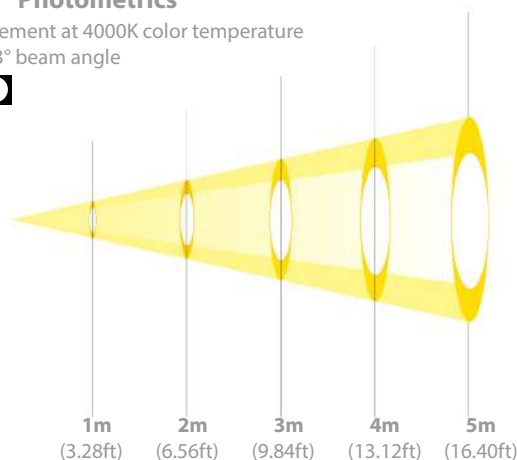

### SpotLite™ Photometrics

Lux measurement at 4000K color temperature  
Standard 13° beam angle

**Spread (m):** The spread is the width of the light when it hits the flat surface.  
**Coverage Area (m<sup>2</sup>):** The coverage area is the size of the circular area that the light illuminates on the flat surface.  
**Lux:** is a measurement of the light intensity from a surface at any point.