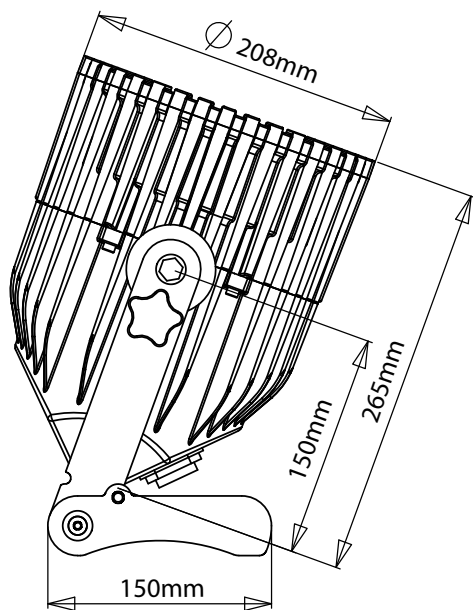

SPOTLITE™

product sheet

SpotLite™

Technical Specification

The SpotLite™ is the best all-round wireless spotlight on the market.

Illuminants:	4 x 15W RGBW CREE LEDs
Total LED Power:	60W
Luminous Flux:	1,675 lm (White) 678 lm (Green)
<i>typical values</i>	640 lm (Red) 223 lm (Blue)
Illuminance:	6,250 lx (White) 3,730 lx (Blue)
<i>typical values at 2m</i>	2,350 lx (Green) 1,990 lx (Red)
Strobe:	0-25Hz
Beam Angle:	13° (achieved through Khatod lenses)
Battery:	Built-in Samsung battery
Battery Lifetime:	70% capacity (after 300 charging cycles)
Operation:	up to 20hrs (seamless runtime)
LED Lifetime:	50,000 hours
Charging Time:	5-20 hours (depending on ambient temp)
Working Voltage:	Input 110-240V, 50/60Hz
Wireless Module:	868MHz receiver (US: 902-928MHz) 2.4GHz wireless module
Range:	300m (330yds)
Wired DMX:	No
Astera Wireless DMX:	Yes (with ART3 Transmitter)
CRMX Wireless DMX:	Yes (LumenRadio CRMX Wireless DMX)
Power Connectors:	2 (Neutrik Powercon True1 In & Out)
Housing:	Cast aluminium, Tempered glass
IP Rating:	IP65
Relative Humidity:	0-100% (non-condensing)
Operating Temperature:	0°-40°C (32°-104°F)
Weight:	6.10kg (13.4lbs)
Dimensions:	L279mm x H296mm x W253mm L10.9" x H11.6" x W9.9"
Environment:	Indoor / Outdoor
Features:	Temperature compensation, Dynamic power-boost, TruColor™ Calibration
Included Accessories:	Power Cord, 32° Flood Diffusor Sheet
Also Available:	Charging Case (holds 4), 17°x46° Wallwash Diffusor