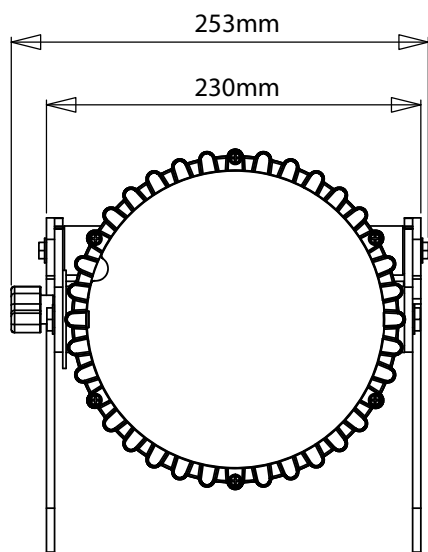

SPOTLITE™

product sheet

SpotLite™

Technical Specification

The SpotLite™ is the best all-round wireless spotlight on the market.

Illuminants:	4 x 15W RGBW CREE LEDs
Total LED Power:	60W
Luminous Flux:	1,675 lm (White) 678 lm (Green)
<i>typical values</i>	640 lm (Red) 223 lm (Blue)
Illuminance:	6,250 lx (White) 3,730 lx (Blue)
<i>typical values at 2m</i>	2,350 lx (Green) 1,990 lx (Red)
Strobe:	0-25Hz
Beam Angle:	13° (achieved through Khatod lenses)
Battery:	Built-in Samsung battery
Battery Lifetime:	70% capacity (after 300 charging cycles)
Operation:	up to 20hrs (seamless runtime)
LED Lifetime:	50,000 hours
Charging Time:	5-20 hours (depending on ambient temp)
Working Voltage:	Input 110-240V, 50/60Hz
Wireless Module:	868MHz receiver (US: 902-928MHz) 2.4GHz wireless module
Range:	300m (330yds)
Wired DMX:	No
Astera Wireless DMX:	Yes (with ART3 Transmitter)
CRMX Wireless DMX:	Yes (LumenRadio CRMX Wireless DMX)
Power Connectors:	2 (Neutrik Powercon True1 In & Out)
Housing:	Cast aluminium, Tempered glass
IP Rating:	IP65
Relative Humidity:	0-100% (non-condensing)
Operating Temperature:	0°-40°C (32°-104°F)
Weight:	6.10kg (13.4lbs)
Dimensions:	L279mm x H296mm x W253mm L10.9" x H11.6" x W9.9"
Environment:	Indoor / Outdoor
Features:	Temperature compensation, Dynamic power-boost, TruColor™ Calibration
Included Accessories:	Power Cord, 32° Flood Diffusor Sheet
Also Available:	Charging Case (holds 4), 17°x46° Wallwash Diffusor