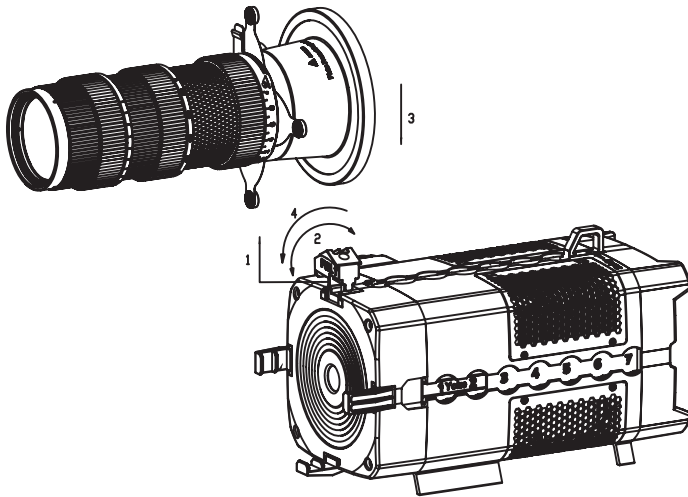

Fresnel to Profile

Turn your PlutoFresnel into a battery-powered and highly portable profile fixture. This lens offers precision optics combined with 16° – 36° zoom, shutters and Gobos for ultra-precise lighting.

SPECIFICATIONS

Order Code	AF80-PLS
Beam Angle	16° - 36°
Material	Glass, metal and polymer
IP Rating	IP20
Weight	1.987 kg / 4.38 lbs
Gobo Holder	included
Gobe Size	E-Size
Shutter blades	4 on two planes
Dimensions	Ø 125 mm x 244 mm / Ø 4.92" x 9.6"

DRAWINGS

ProjectionLens mounting

Insert Gobo

TRANSPORTATION

Case for ProjectionLens (empty) AF80-PLS-CSE

ProjectionLens Kit AF80-PLS-KIT

Contents

- 2x ProjectionLens**
(AF80-PLS)
- 2x Lens Cap for ProjectionLens**
(AF80-PLS-LC)
- 2x Kit of four Gobos**
(AF80-PLS-GB)
- 2x Gobo Holder**
(AF80-PLS-GBH)
- 2x Safety Wire**
(AX-SFT)