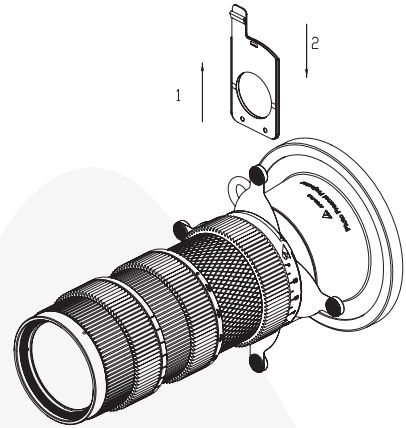

Fresnel to Profile

Turn your PlutoFresnel into a battery-powered and highly portable profile fixture. This lens offers precision optics combined with 16° – 36° zoom, shutters and Gobos for ultra-precise lighting.

SPECIFICATIONS

Order Code	AF80-PLS
Beam Angle	16° - 36°
Material	Glass, metal and polymer
IP Rating	IP20
Weight	1.987 kg / 4.38 lbs
Gobo Holder	included
Gobe Size	E-Size
Shutter blades	4 on two planes
Dimensions	Ø 125 mm x 244 mm / Ø 4.92" x 9.6"

DRAWINGS

ProjectionLens mounting

Insert Gobo

TRANSPORTATION

Case for ProjectionLens (empty) AF80-PLS-CSE

ProjectionLens Kit AF80-PLS-KIT

Contents

- 2x ProjectionLens**
(AF80-PLS)
- 2x Lens Cap for ProjectionLens**
(AF80-PLS-LC)
- 2x Kit of four Gobos**
(AF80-PLS-GB)
- 2x Gobo Holder**
(AF80-PLS-GBH)
- 2x Safety Wire**
(AX-SFT)