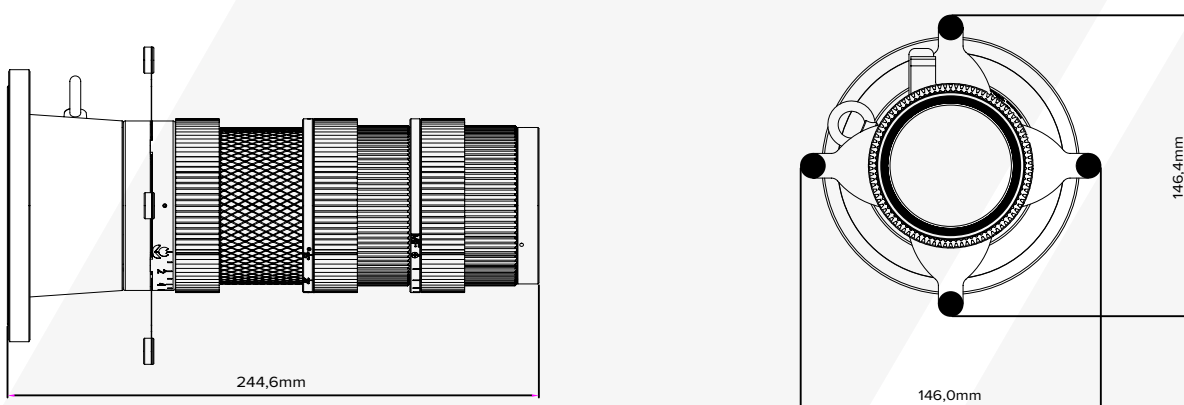

Fresnel to Profile

Turn your PlutoFresnel into a battery-powered and highly portable profile fixture. This lens offers precision optics combined with 16° – 36° zoom, shutters and Gobos for ultra-precise lighting.

SPECIFICATIONS

Order Code	AF80-PLS
Beam Angle	16° - 36°
Material	Glass, metal and polymer
IP Rating	IP20
Weight	1.987 kg / 4.38 lbs
Gobo Holder	included
Gobe Size	E-Size
Shutter blades	4 on two planes
Dimensions	Ø 125 mm x 244 mm / Ø 4.92" x 9.6"

DRAWINGS

ProjectionLens mounting

Insert Gobo

TRANSPORTATION

Case for ProjectionLens (empty) AF80-PLS-CSE

ProjectionLens Kit AF80-PLS-KIT

Contents

- 2x ProjectionLens**
(AF80-PLS)
- 2x Lens Cap for ProjectionLens**
(AF80-PLS-LC)
- 2x Kit of four Gobos**
(AF80-PLS-GB)
- 2x Gobo Holder**
(AF80-PLS-GBH)
- 2x Safety Wire**
(AX-SFT)